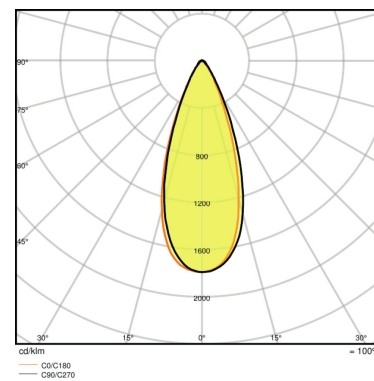

Country-specific categorizations

Product description

ILCOS

P PAR20 DIM 50 36° 5 W/2700K E27
1)

P PAR 20 50 36° 5 W/2700K E27 1)

1) All technical parameters apply to the entire lamp/Due to the complex production process for light-emitting diodes, the typical values shown for the technical LED parameters are purely statistical values that do not necessarily match the actual technical parameters of each individual product, which can vary from the typical value

P PAR 20 50 36° 5 W/2700K E27, P
PAR20 DIM 50 36° 5 W/2700K E27, P
PAR 20 50 36° 5 W/2700K E27

P PAR 20 50 36° 5 W/2700K E27

P PAR20 DIM 50 36° 5 W/2700K E27

APPLICATION ADVICE

For more detailed application information and graphics please see product datasheet.

LOGISTICAL DATA