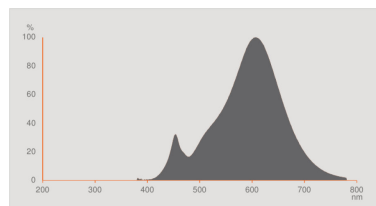

Country-specific categorizations

Product description

ILCOS

P PAR20 DIM 50 36° 5 W/2700K E27
1)

P PAR 20 50 36° 5 W/2700K E27 1)

1) All technical parameters apply to the entire lamp/Due to the complex production process for light-emitting diodes, the typical values shown for the technical LED parameters are purely statistical values that do not necessarily match the actual technical parameters of each individual product, which can vary from the typical value

P PAR 20 50 36° 5 W/2700K E27, P
PAR20 DIM 50 36° 5 W/2700K E27, P
PAR 20 50 36° 5 W/2700K E27

P PAR 20 50 36° 5 W/2700K E27

P PAR20 DIM 50 36° 5 W/2700K E27

APPLICATION ADVICE

For more detailed application information and graphics please see product datasheet.

LOGISTICAL DATA