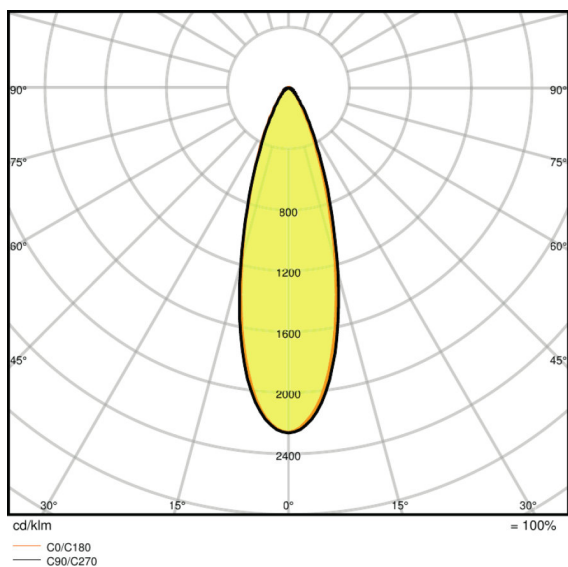

Energy consumption	11 kWh/1000h

Country-specific categorizations

Order reference	LPPAR30D7536 10

Light Distribution

LDC typ polar

Spectral power distribution

LOGISTICAL DATA

Product code	Packaging unit (Pieces/Unit)	Dimensions (length x width x height)	Gross weight	Volume
4058075105430	Folding carton box 1	100 mm x 100 mm x 149 mm	248.00 g	1.49 dm³
4058075105447	Shipping carton box 6	312 mm x 211 mm x 163 mm	1576.00 g	10.73 dm³

The mentioned product code describes the smallest quantity unit which can be ordered. One shipping unit can contain one or more single products. When placing an order, for the quantity please enter single or multiples of a shipping unit.

REFERENCES / LINKS

For dimming conformity see

- www.ledvance.com/dim

For further products and actual information concerning LED lamps see

- www.ledvance.com/ledlamps