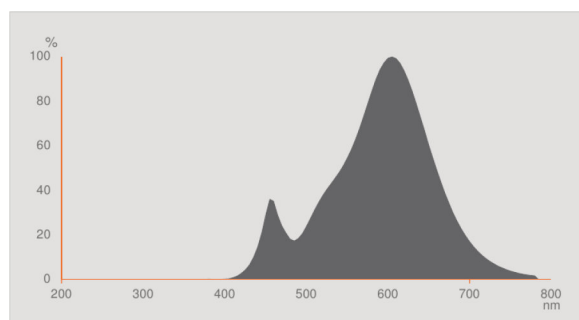

Energy consumption	11 kWh/1000h

Country-specific categorizations

Order reference	LPPAR30D7536 10

Light Distribution

LDC typ polar

Spectral power distribution

LOGISTICAL DATA

Product code	Packaging unit (Pieces/Unit)	Dimensions (length x width x height)	Gross weight	Volume
4058075105430	Folding carton box 1	100 mm x 100 mm x 149 mm	248.00 g	1.49 dm³
4058075105447	Shipping carton box 6	312 mm x 211 mm x 163 mm	1576.00 g	10.73 dm³

The mentioned product code describes the smallest quantity unit which can be ordered. One shipping unit can contain one or more single products. When placing an order, for the quantity please enter single or multiples of a shipping unit.

REFERENCES / LINKS

For dimming conformity see

- www.ledvance.com/dim

For further products and actual information concerning LED lamps see

- www.ledvance.com/ledlamps