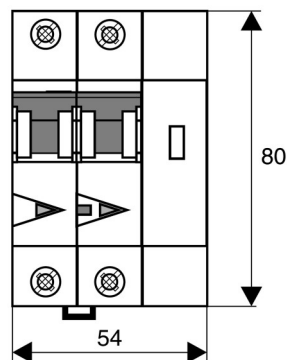

2 - 2,4Nm

  1 - 25mm² Cu only

   2,5 - 25mm² Cu only
Twist!

| LED – Display | |
|-------------------------|--|
| Green: | Function as well. Residual current $I_{\Delta} > I_{\Delta n}$ tripping current. |
| Yellow flashing 1x: | Serial arc at the circuit. |
| Yellow flashing 2x: | Serial arc at the circuit with dimmed loads |
| Yellow flashing 3x: | Parallel arc at the circuit. |
| Yellow flashing 4x: | Rated voltage U higher 270 V. |
| Yellow flashing 5x: | Temperature inside of device T_i higher than 115°C |
| Yellow flashing 6x: | Error message of the device, contact an electrician. |
| Rot / Yellow alternate: | Error message of the device, contact an electrician. |
| No LED: | No supply voltage or device is defect. |