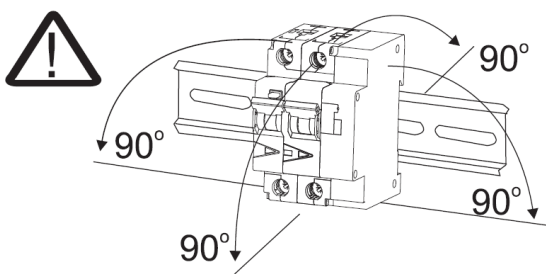

2 - 2,4Nm

  1 - 25mm² Cu only

   2,5 - 25mm² Cu only
Twist!

| LED – Display | |
|-------------------------|--|
| Green: | Function as well. Residual current $I_{\Delta} > I_{\Delta n}$ tripping current. |
| Yellow flashing 1x: | Serial arc at the circuit. |
| Yellow flashing 2x: | Serial arc at the circuit with dimmed loads |
| Yellow flashing 3x: | Parallel arc at the circuit. |
| Yellow flashing 4x: | Rated voltage U higher 270 V. |
| Yellow flashing 5x: | Temperature inside of device T_i higher than 115°C |
| Yellow flashing 6x: | Error message of the device, contact an electrician. |
| Rot / Yellow alternate: | Error message of the device, contact an electrician. |
| No LED: | No supply voltage or device is defect. |