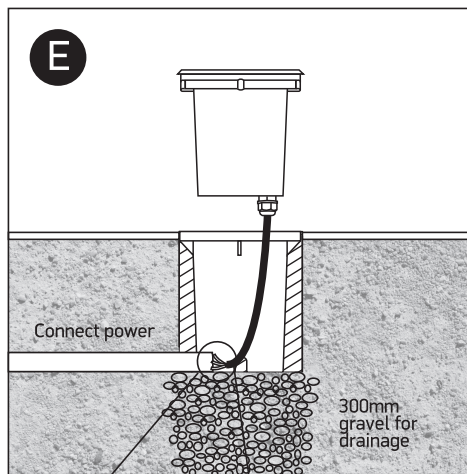

# INSTALLATION MANUAL

69062

ecoinground

80  
CRI

one  
LIGHT

230V | SMD 2835 | 8W | IP67 | Assymetrical | Stainless steel 316  
Complete with 350mA driver.

0800BA  
Order separately