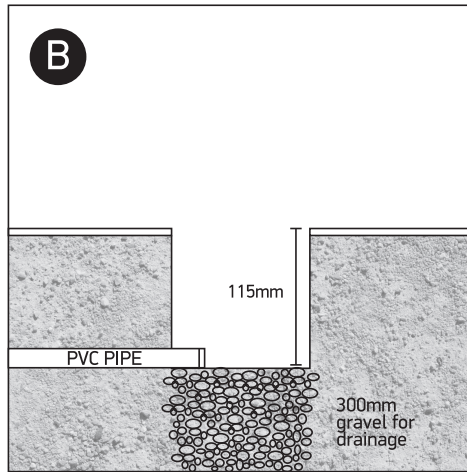

# INSTALLATION MANUAL

69062

ecoinground

80  
CRI

one  
LIGHT

230V | SMD 2835 | 8W | IP67 | Assymetrical | Stainless steel 316  
Complete with 350mA driver.

0800BA  
Order separately