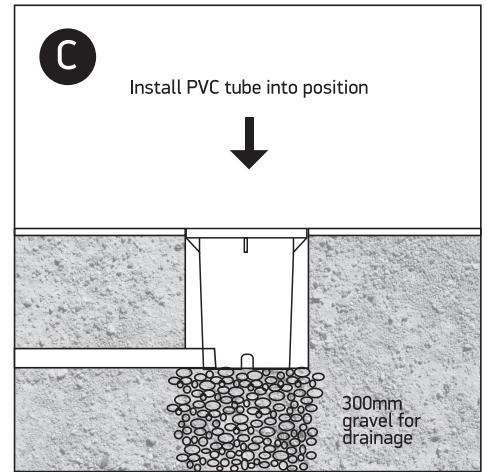

# INSTALLATION MANUAL

69062

ecoinground

80  
CRI

one  
LIGHT

230V | SMD 2835 | 8W | IP67 | Assymetrical | Stainless steel 316  
Complete with 350mA driver.

0800BA  
Order separately