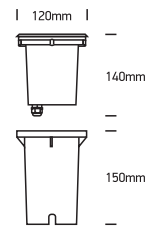

# INSTALLATION MANUAL

69062

ecoinground

80  
CRI

one  
LIGHT

230V | SMD 2835 | 8W | IP67 | Assymetrical | Stainless steel 316  
Complete with 350mA driver.

0800BA  
Order separately