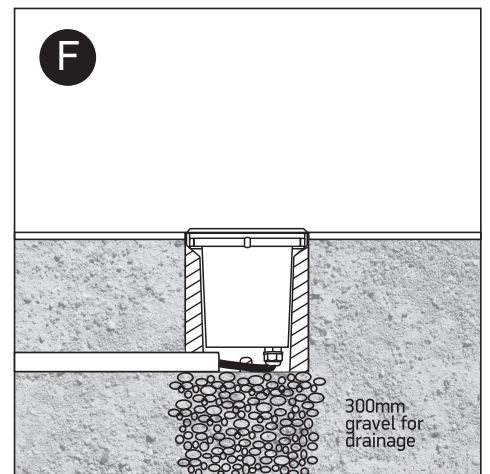

# INSTALLATION MANUAL

69062

ecoinground

80  
CRI

one  
LIGHT

230V | SMD 2835 | 8W | IP67 | Assymetrical | Stainless steel 316  
Complete with 350mA driver.

0800BA  
Order separately