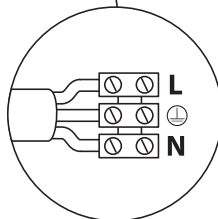

# INSTALLATION MANUAL

69062

ecoinground

80  
CRI

one  
LIGHT

230V | SMD 2835 | 8W | IP67 | Assymetrical | Stainless steel 316  
Complete with 350mA driver.

0800BA  
Order separately