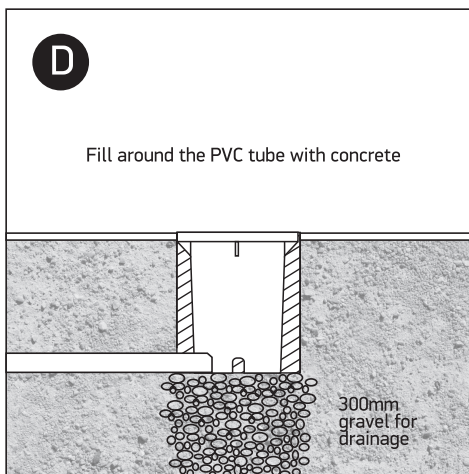

# INSTALLATION MANUAL

69062

ecoinground

80  
CRI

one  
LIGHT

230V | SMD 2835 | 8W | IP67 | Assymetrical | Stainless steel 316  
Complete with 350mA driver.

0800BA  
Order separately