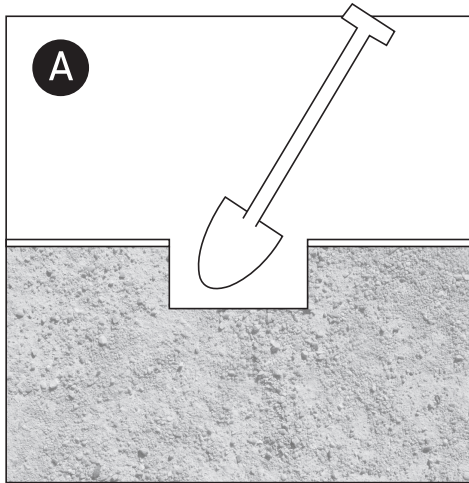

# INSTALLATION MANUAL

69062

ecoinground

80  
CRI

one  
LIGHT

230V | SMD 2835 | 8W | IP67 | Assymetrical | Stainless steel 316  
Complete with 350mA driver.

0800BA  
Order separately