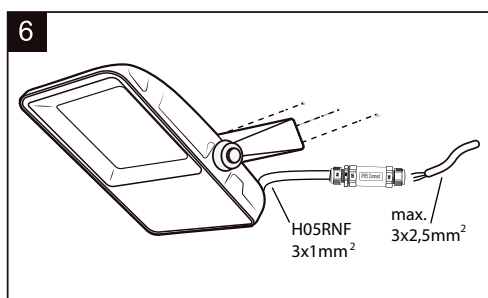

Serie Capri LED Basic

Serie Capri LED Basic

List of models containing a light source of energy efficiency class: Liste der Modelle enthält eine Lichtquelle der Energieeffizienzklasse:		
Model	Description Beschreibung	Class Klasse
LITP0034	Capri LED Basic 10W 1200lm 4000K symmetric IP65 black	D
	Capri LED Basic 10W 1200lm 4000K symmetrisch IP65 schwarz	
LITP0035	Capri LED Basic 10W 1200lm 3000K symmetric IP65 black	E
	Capri LED Basic 10W 1200lm 3000K symmetrisch IP65 schwarz	
LITP0036	Capri LED Basic 30W 3600lm 4000K symmetric IP65 black	E
	Capri LED Basic 30W 3600lm 4000K symmetrisch IP65 schwarz	
LITP0037	Capri LED Basic 30W 3600lm 3000K symmetric IP65 black	E
	Capri LED Basic 30W 3600lm 3000K symmetrisch IP65 schwarz	
LITP0038	Capri LED Basic 50W 6000lm 4000K symmetric IP65 black	E
	Capri LED Basic 50W 6000lm 4000K symmetrisch IP65 schwarz	
LITP0039	Capri LED Basic 50W 6000lm 3000K symmetric IP65 black	E
	Capri LED Basic 50W 6000lm 3000K symmetrisch IP65 schwarz	
LITP0040	Capri LED Basic 100W 12000lm 4000K symmetric IP65 black	F
	Capri LED Basic 100W 12000lm 4000K symmetrisch IP65 schwarz	
LITP0041	Capri LED Basic 200W 24000lm 4000K symmetric IP65 black	E
	Capri LED Basic 200W 24000lm 4000K symmetrisch IP65 schwarz	
LITP0042	Capri LED Basic 50W 6000lm 3000K asymmetric IP65 black	E
	Capri LED Basic 50W 6000lm 3000K asymmetrisch IP65 schwarz	
LITP0043	Capri LED Basic 50W 6000lm 4000K asymmetric IP65 black	E
	Capri LED Basic 50W 6000lm 4000K asymmetrisch IP65 schwarz	
LITP0044	Capri LED Basic 100W 12000lm 4000K asymmetric IP65 black	E
	Capri LED Basic 100W 12000lm 4000K asymmetrisch IP65 schwarz	
LITP0045	Capri LED Basic 200W 24000lm 4000K asymmetric IP65 black	E
	Capri LED Basic 200W 24000lm 4000K asymmetrisch IP65 schwarz