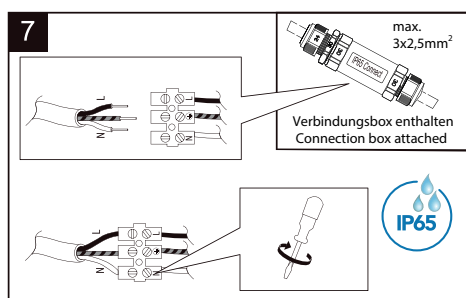

Serie Capri LED Basic

Serie Capri LED Basic

List of models containing a light source of energy efficiency class: Liste der Modelle enthält eine Lichtquelle der Energieeffizienzklasse:		
Model	Description Beschreibung	Class Klasse
LITP0034	Capri LED Basic 10W 1200lm 4000K symmetric IP65 black	D
	Capri LED Basic 10W 1200lm 4000K symmetrisch IP65 schwarz	
LITP0035	Capri LED Basic 10W 1200lm 3000K symmetric IP65 black	E
	Capri LED Basic 10W 1200lm 3000K symmetrisch IP65 schwarz	
LITP0036	Capri LED Basic 30W 3600lm 4000K symmetric IP65 black	E
	Capri LED Basic 30W 3600lm 4000K symmetrisch IP65 schwarz	
LITP0037	Capri LED Basic 30W 3600lm 3000K symmetric IP65 black	E
	Capri LED Basic 30W 3600lm 3000K symmetrisch IP65 schwarz	
LITP0038	Capri LED Basic 50W 6000lm 4000K symmetric IP65 black	E
	Capri LED Basic 50W 6000lm 4000K symmetrisch IP65 schwarz	
LITP0039	Capri LED Basic 50W 6000lm 3000K symmetric IP65 black	E
	Capri LED Basic 50W 6000lm 3000K symmetrisch IP65 schwarz	
LITP0040	Capri LED Basic 100W 12000lm 4000K symmetric IP65 black	F
	Capri LED Basic 100W 12000lm 4000K symmetrisch IP65 schwarz	
LITP0041	Capri LED Basic 200W 24000lm 4000K symmetric IP65 black	E
	Capri LED Basic 200W 24000lm 4000K symmetrisch IP65 schwarz	
LITP0042	Capri LED Basic 50W 6000lm 3000K asymmetric IP65 black	E
	Capri LED Basic 50W 6000lm 3000K asymmetrisch IP65 schwarz	
LITP0043	Capri LED Basic 50W 6000lm 4000K asymmetric IP65 black	E
	Capri LED Basic 50W 6000lm 4000K asymmetrisch IP65 schwarz	
LITP0044	Capri LED Basic 100W 12000lm 4000K asymmetric IP65 black	E
	Capri LED Basic 100W 12000lm 4000K asymmetrisch IP65 schwarz	
LITP0045	Capri LED Basic 200W 24000lm 4000K asymmetric IP65 black	E
	Capri LED Basic 200W 24000lm 4000K asymmetrisch IP65 schwarz