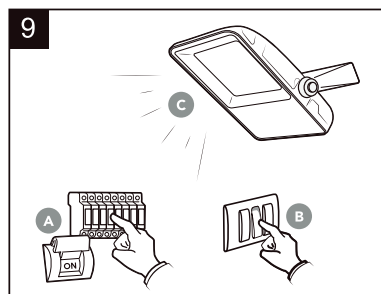

Serie Capri LED Basic

Serie Capri LED Basic

List of models containing a light source of energy efficiency class: Liste der Modelle enthält eine Lichtquelle der Energieeffizienzklasse:		
Model	Description Beschreibung	Class Klasse
LITP0034	Capri LED Basic 10W 1200lm 4000K symmetric IP65 black	D
	Capri LED Basic 10W 1200lm 4000K symmetrisch IP65 schwarz	
LITP0035	Capri LED Basic 10W 1200lm 3000K symmetric IP65 black	E
	Capri LED Basic 10W 1200lm 3000K symmetrisch IP65 schwarz	
LITP0036	Capri LED Basic 30W 3600lm 4000K symmetric IP65 black	E
	Capri LED Basic 30W 3600lm 4000K symmetrisch IP65 schwarz	
LITP0037	Capri LED Basic 30W 3600lm 3000K symmetric IP65 black	E
	Capri LED Basic 30W 3600lm 3000K symmetrisch IP65 schwarz	
LITP0038	Capri LED Basic 50W 6000lm 4000K symmetric IP65 black	E
	Capri LED Basic 50W 6000lm 4000K symmetrisch IP65 schwarz	
LITP0039	Capri LED Basic 50W 6000lm 3000K symmetric IP65 black	E
	Capri LED Basic 50W 6000lm 3000K symmetrisch IP65 schwarz	
LITP0040	Capri LED Basic 100W 12000lm 4000K symmetric IP65 black	F
	Capri LED Basic 100W 12000lm 4000K symmetrisch IP65 schwarz	
LITP0041	Capri LED Basic 200W 24000lm 4000K symmetric IP65 black	E
	Capri LED Basic 200W 24000lm 4000K symmetrisch IP65 schwarz	
LITP0042	Capri LED Basic 50W 6000lm 3000K asymmetric IP65 black	E
	Capri LED Basic 50W 6000lm 3000K asymmetrisch IP65 schwarz	
LITP0043	Capri LED Basic 50W 6000lm 4000K asymmetric IP65 black	E
	Capri LED Basic 50W 6000lm 4000K asymmetrisch IP65 schwarz	
LITP0044	Capri LED Basic 100W 12000lm 4000K asymmetric IP65 black	E
	Capri LED Basic 100W 12000lm 4000K asymmetrisch IP65 schwarz	
LITP0045	Capri LED Basic 200W 24000lm 4000K asymmetric IP65 black	E
	Capri LED Basic 200W 24000lm 4000K asymmetrisch IP65 schwarz