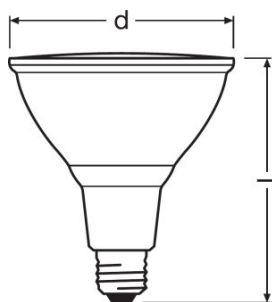

Photometrical data

Nominal luminous flux	300 lm
Rated luminous flux	300 lm
Lumen main.fact.at end of nom.life time	0.70
Light color (designation)	Green
Luminous flux	300 lm
Color rendering index Ra	-

Light technical data

Warm-up time (60 %)	< 0.50 s
Starting time	< 0.5 s

Dimensions & weight

Overall length	134.0 mm
Diameter	122.0 mm
Outer bulb	PAR121
Length	134.0 mm
Maximum diameter	122.0 mm

Temperatures & operating conditions