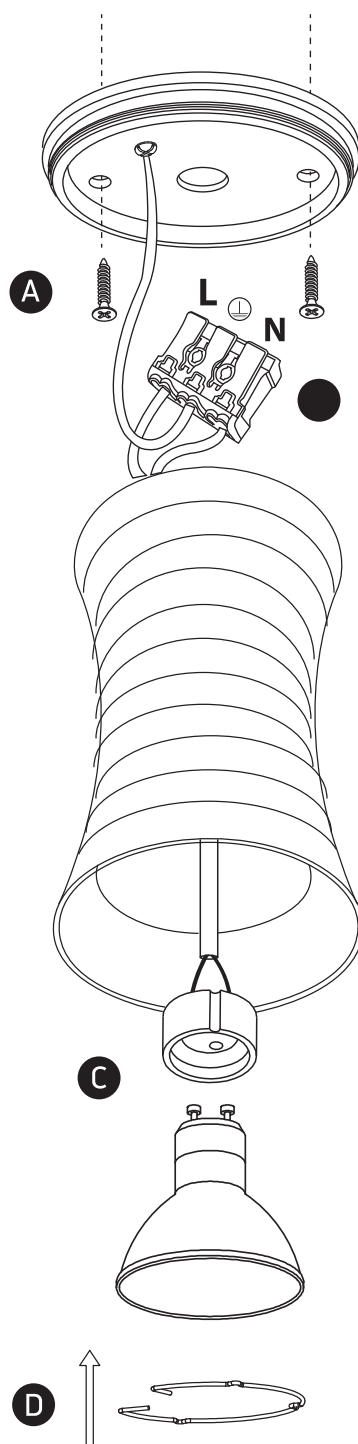

INSTALLATION MANUAL

12105L

100-240V | MR16 | GU10 | 10W | IP20 | Aluminium

Warnings:

1. Make sure that the product is installed properly before connecting to electricity.
2. Do not cover the fitting.
3. Maintenance and installation should only be carried out by a professional electrician.