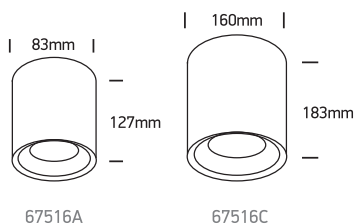

INSTALLATION MANUAL

67516A, 67516C

ecolight

67516A: 230V | 15W | IP65 | Aluminium

67516C: 230V | 40W | IP65 | Aluminium

Complete with driver

90 CRI

Warnings: