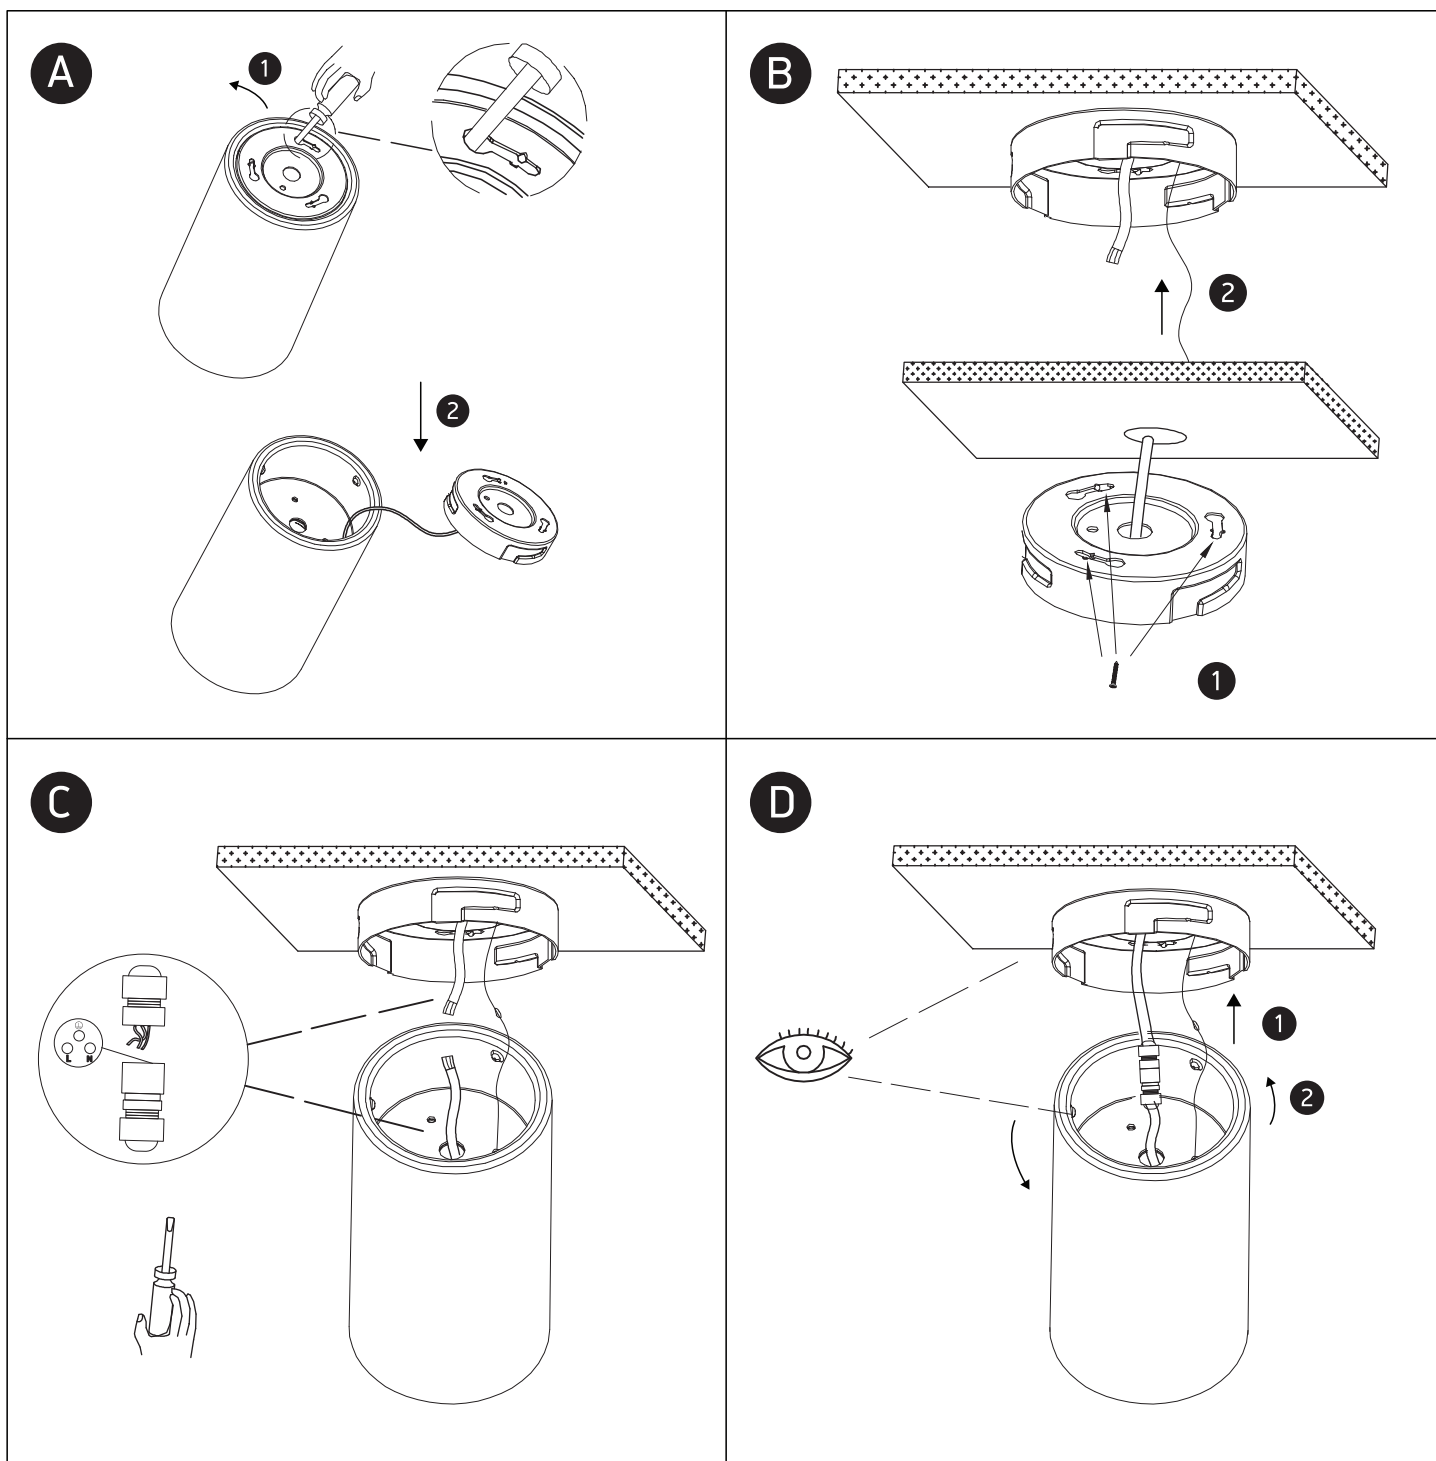

INSTALLATION MANUAL

67516A, 67516C

ecolight

67516A: 230V | 15W | IP65 | Aluminium

67516C: 230V | 40W | IP65 | Aluminium

Complete with driver

90 CRI

Warnings: