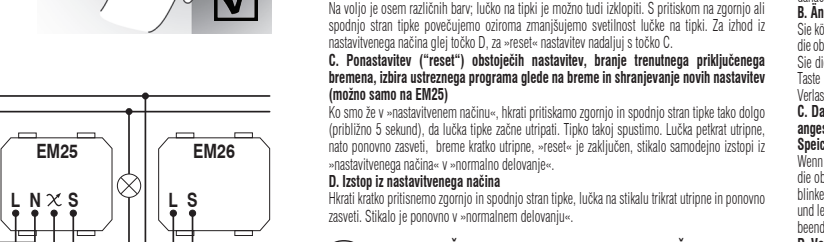

Table with 2 columns: Min. Max. and 9 icons representing different lamp types (1-9). Includes technical specifications for EM25 and EM26 lamps.

www.tem.si
TEM Čatež d.d.
Čatež 13
SI-8212 Velika Loka
T +386 (0)7 348 99 00
tem@tem.si