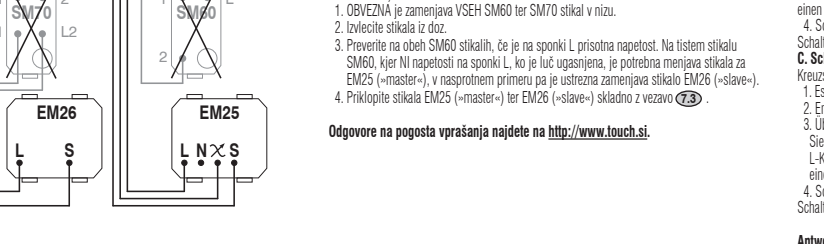

Table with 2 columns: Min. Max. and 9 icons representing different lamp types (1-9). Includes technical specifications for EM25 and EM26 lamps.

www.tem.si
TEM Čatež d.d.
Čatež 13
SI-8212 Velika Loka
T +386 (0)7 348 99 00
tem@tem.si