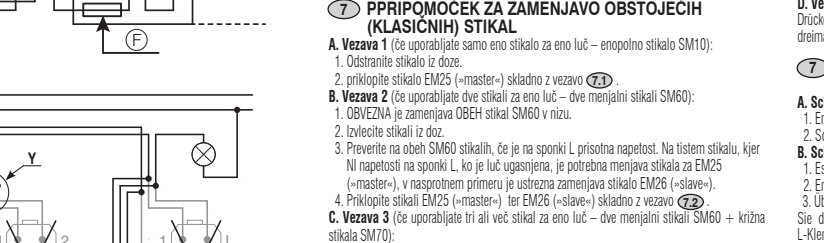

Table with 2 columns: Min. Max. and 9 icons representing different lamp types (1-9). Includes technical specifications for EM25 and EM26 lamps.

www.tem.si
TEM Čatež d.d.
Čatež 13
SI-8212 Velika Loka
T +386 (0)7 348 99 00
tem@tem.si