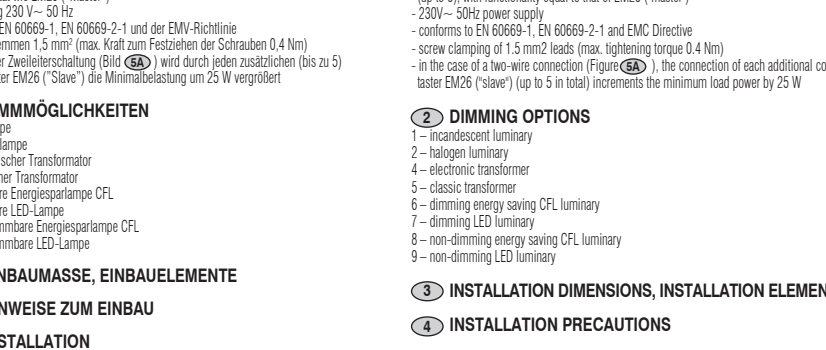

Table with 2 columns: Min. Max. and 9 icons representing different lamp types (1-9). Includes technical specifications for EM25 and EM26 lamps.

www.tem.si
TEM Čatež d.d.
Čatež 13
SI-8212 Velika Loka
T +386 (0)7 348 99 00
tem@tem.si