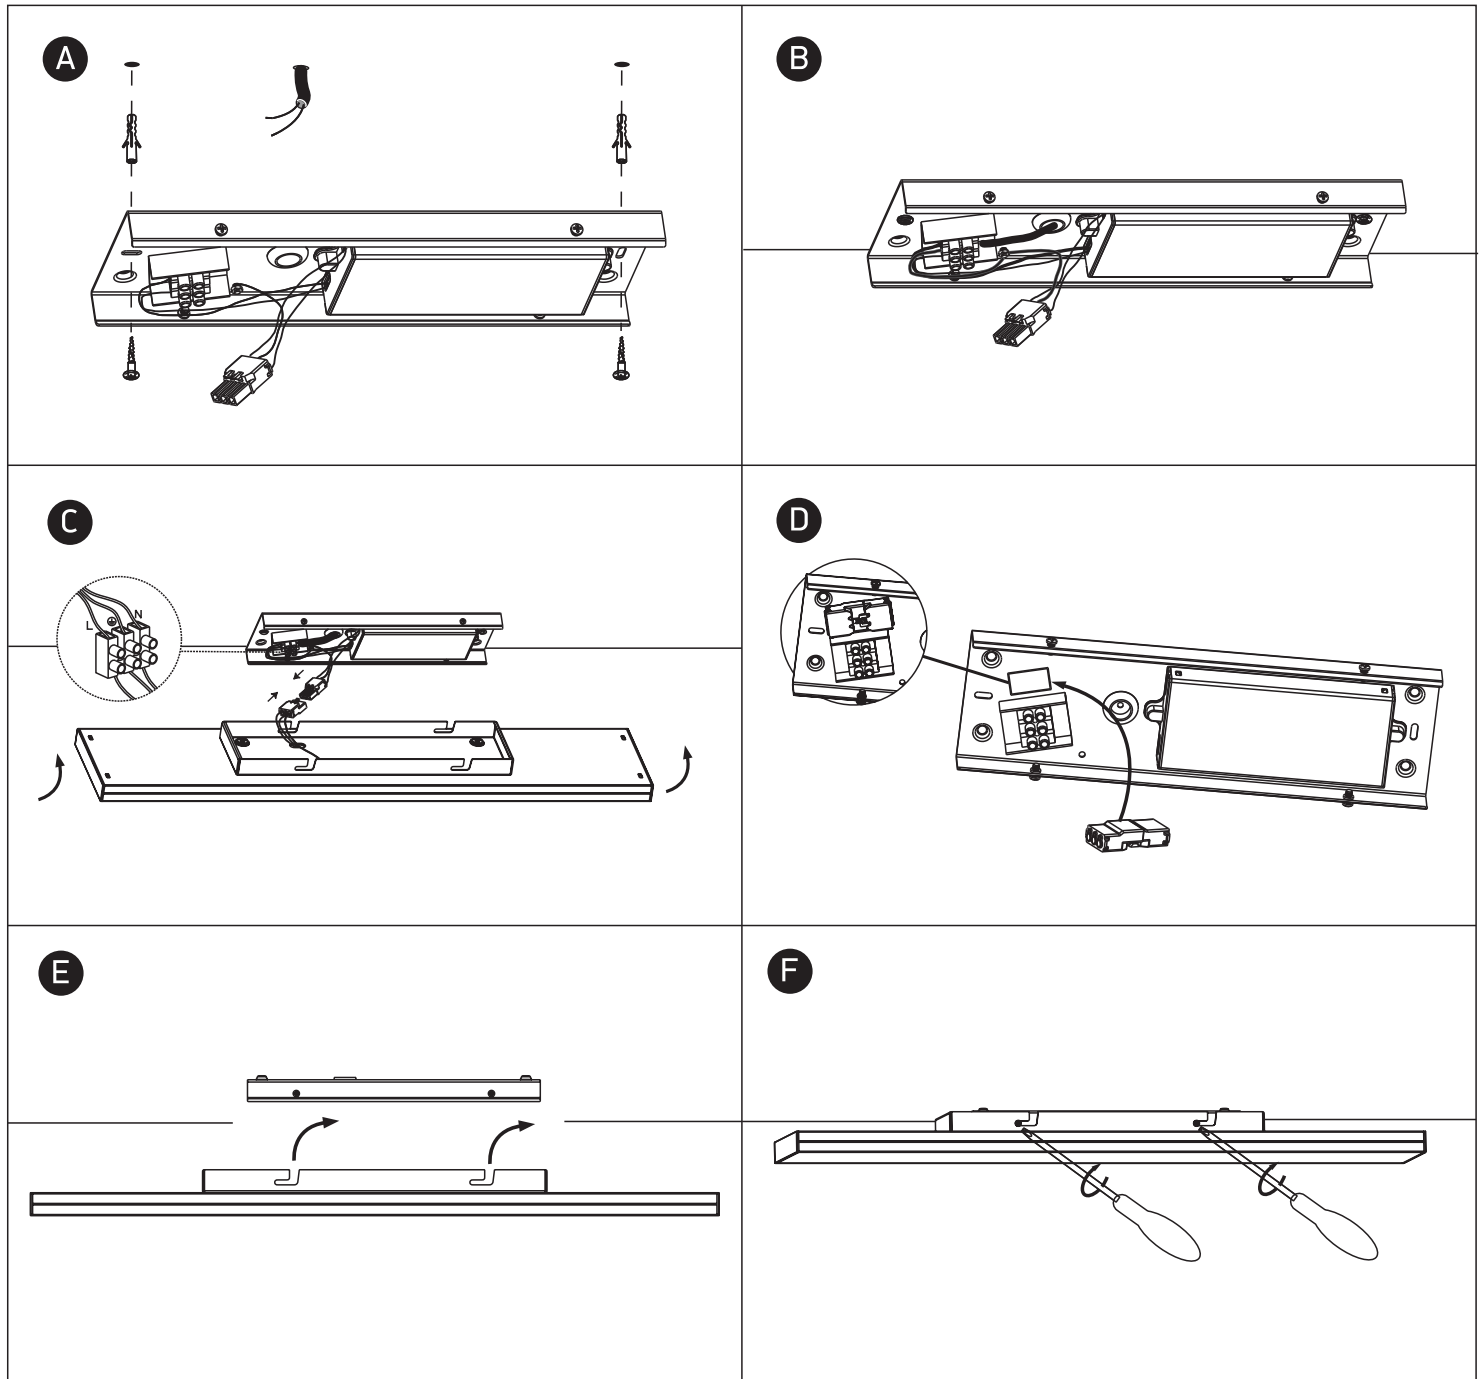

INSTALLATION MANUAL

38148N

ecopanel

80
CRI

230V | SMD 2835 | 48W | IP20 | Aluminium + PC

Complete with driver.

1200mm

120mm

40mm

Warnings:

1. Make sure that the product is installed properly before connecting to electricity.
2. Do not cover the fitting.
3. Maintenance and installation should only be carried out by a professional electrician.