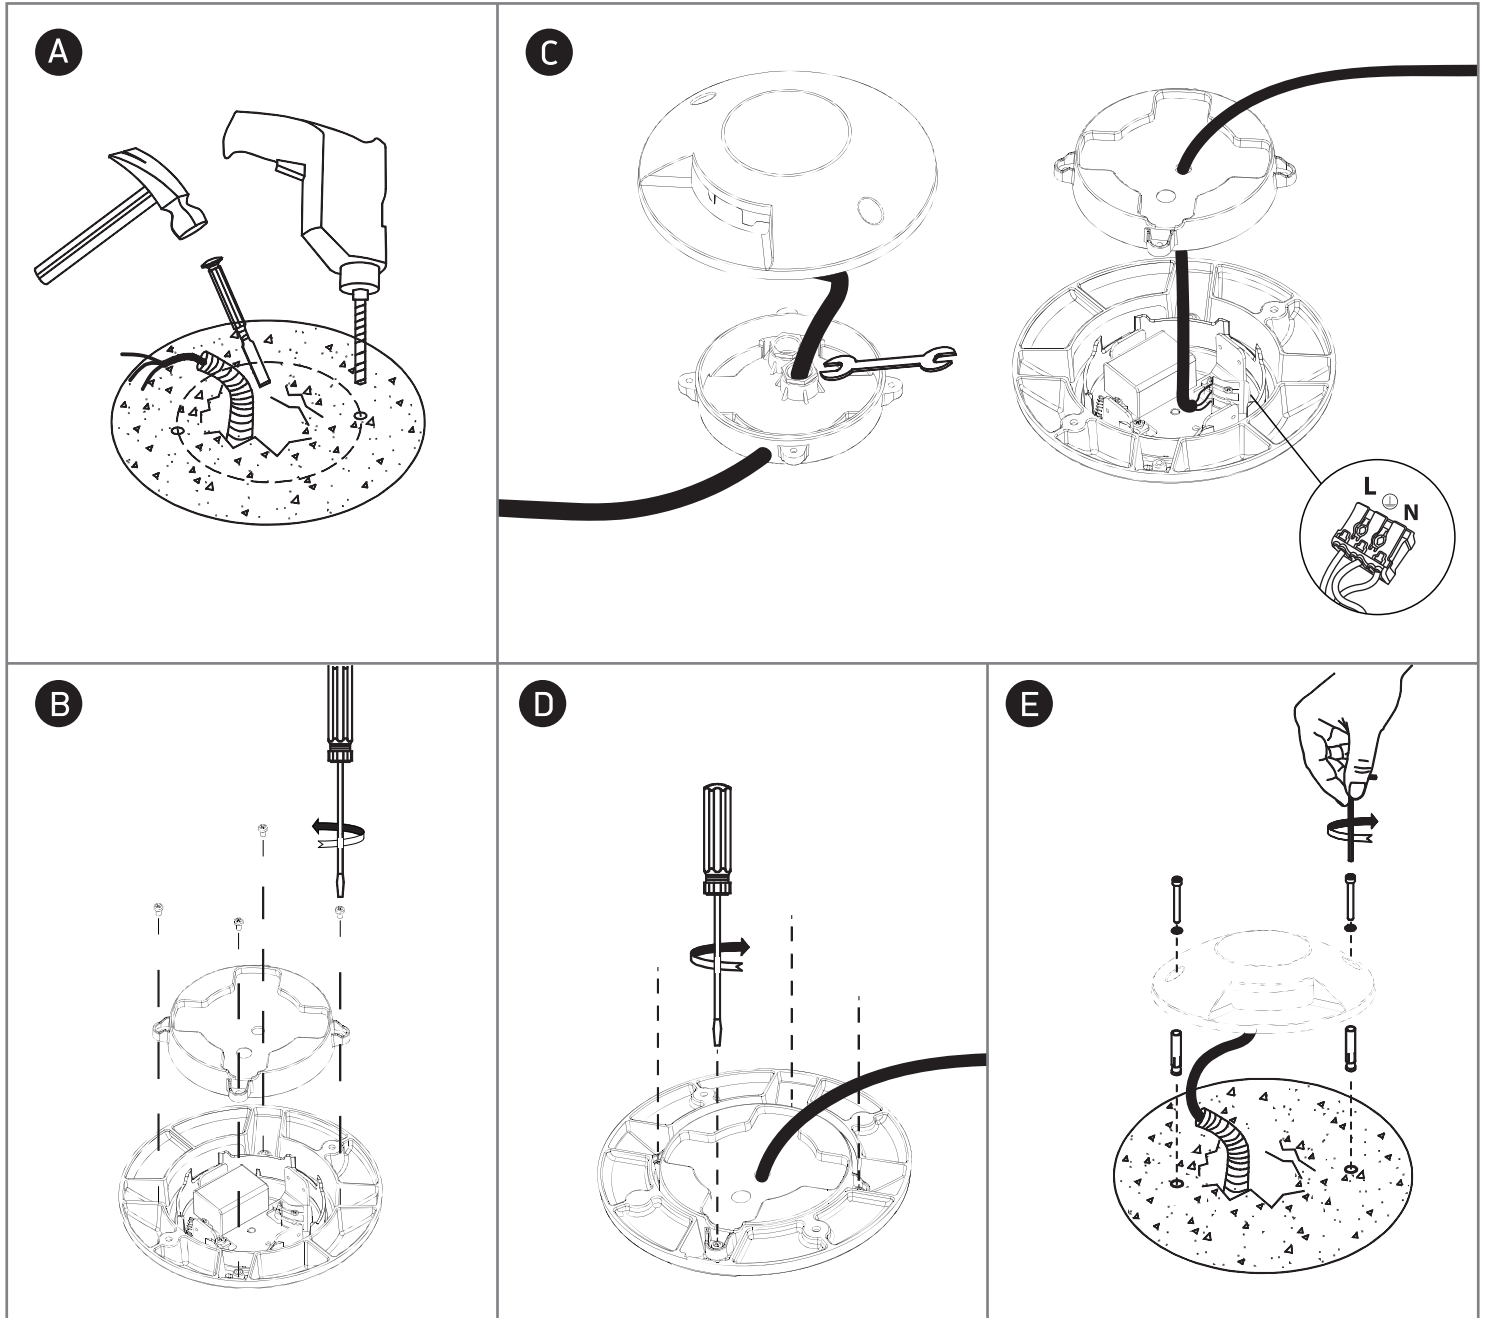

# INSTALLATION MANUAL

69058A, 69058B, 69058C

ecoinground

80 CRI

6W / 2x6W / 4x3W | COB LED | 100-240V | IP67 | Die cast

Complete with driver.

one  
LIGHT

## Warnings:

1. Make sure that the product is installed properly before connecting to electricity.
2. Do not cover the fitting.
3. Maintenance and installation should only be carried out by a professional electrician.