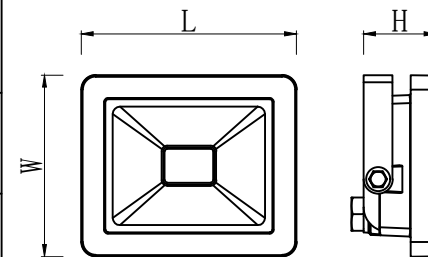

EGLO

64837/64846/64857/64867
64838/64847/64858/64868

IP65 IK06

Art. -Nr.

64837/64846/64857/64867

64838/64847/64858/64868

Dimension (mm)
L*W*H

312x260x49

337x281x53

Weight
(kgs)

2.5

3.65

Mounting
height (m)

≤5

≤5

Wind Catching
Area (m²)

0.081

0.095