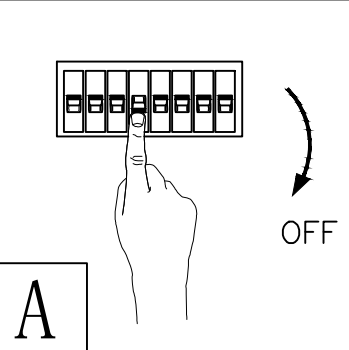

EGLO

64837/64846/64857/64867
64838/64847/64858/64868

IP65 IK06

Art. -Nr.

64837/64846/64857/64867

64838/64847/64858/64868

Dimension (mm)
L*W*H

312x260x49

337x281x53

Weight
(kgs)

2.5

3.65

Mounting
height (m)

≤5

≤5

Wind Catching
Area (m²)

0.081

0.095