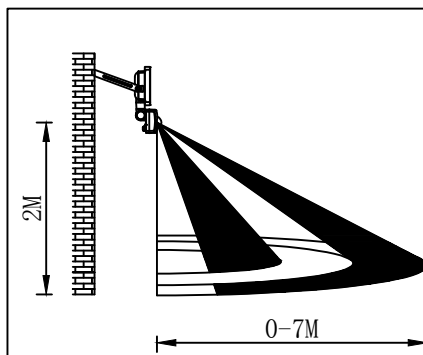

64872/64876/64881/64885