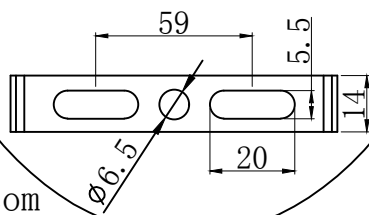

EGLO

64869/64874/64878/64883
64871/64875/64879/64884
64872/64876/64881/64885

IP44 IK06

Art. -Nr.

Dimension (mm)
L*W*H

Weight
(kgs)

Mounting
height (m)

Wind Catching
Area (m²)

64869/64874/64878/64883

89x131x50

0.28

≤5

0.0066

64871/64875/64879/64884

108x141x50

0.38

≤5

0.0099

64872/64876/64881/64885

136x168x54

0.55

≤5

0.015

B

64869/64874/64878/64883

64871/64875/64879/64884

64872/64876/64881/64885

SENS

TIME

LUX*

C

ON