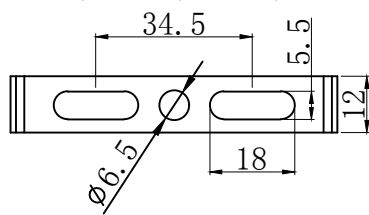

64871/64875/64879/64884