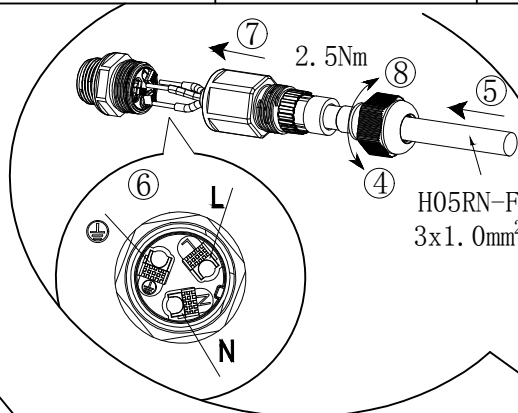

EGLO

64869/64874/64878/64883
64871/64875/64879/64884
64872/64876/64881/64885

IP44 IK06

Art. -Nr.

Dimension (mm)
L*W*H

Weight
(kgs)

Mounting
height (m)

Wind Catching
Area (m²)

64869/64874/64878/64883

89x131x50

0.28

≤5

0.0066

64871/64875/64879/64884

108x141x50

0.38

≤5

0.0099

64872/64876/64881/64885

136x168x54

0.55

≤5

0.015

B

64869/64874/64878/64883

64871/64875/64879/64884

64872/64876/64881/64885

SENS

TIME

LUX*

C

ON