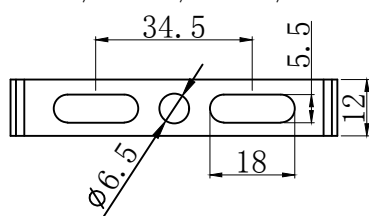

64869/64874/64878/64883