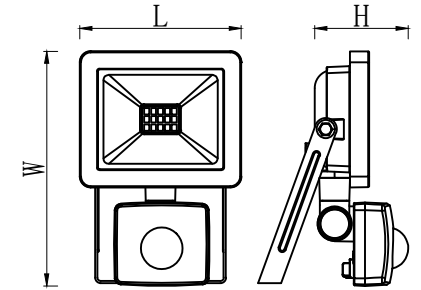

# EGLO

64873/64877/64882/64886

IP44 IK06

Art. -Nr.

64873/64877/64882/64886

Dimension (mm)  
L\*W\*H

186x208x61

Weight  
(kgs)

0.95

Mounting  
height (m)

≤5

Wind Catching  
Area (m<sup>2</sup>)

0.029

B

A

64873/64877/64882/64886