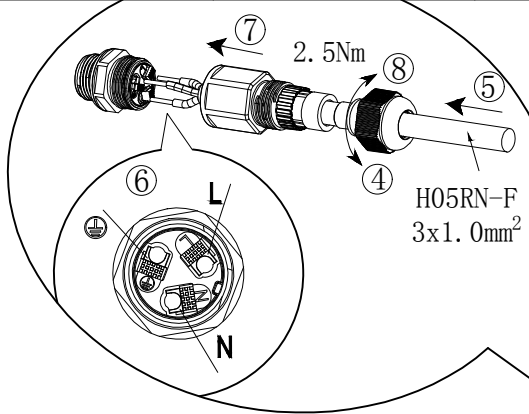

# EGLO

64873/64877/64882/64886

IP44 IK06

Art. -Nr.

64873/64877/64882/64886

Dimension (mm)  
L\*W\*H

186x208x61

Weight  
(kgs)

0.95

Mounting  
height (m)

≤5

Wind Catching  
Area (m<sup>2</sup>)

0.029

B

A

64873/64877/64882/64886