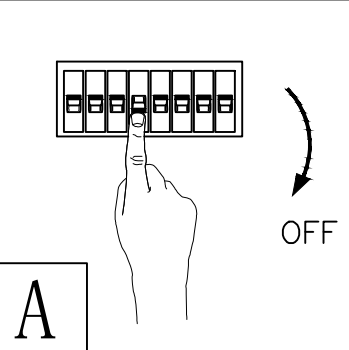

EGLO

64873/64877/64882/64886

IP44 IK06

Art. -Nr.

64873/64877/64882/64886

Dimension (mm)
L*W*H

186x208x61

Weight
(kgs)

0.95

Mounting
height (m)

≤5

Wind Catching
Area (m²)

0.029

B