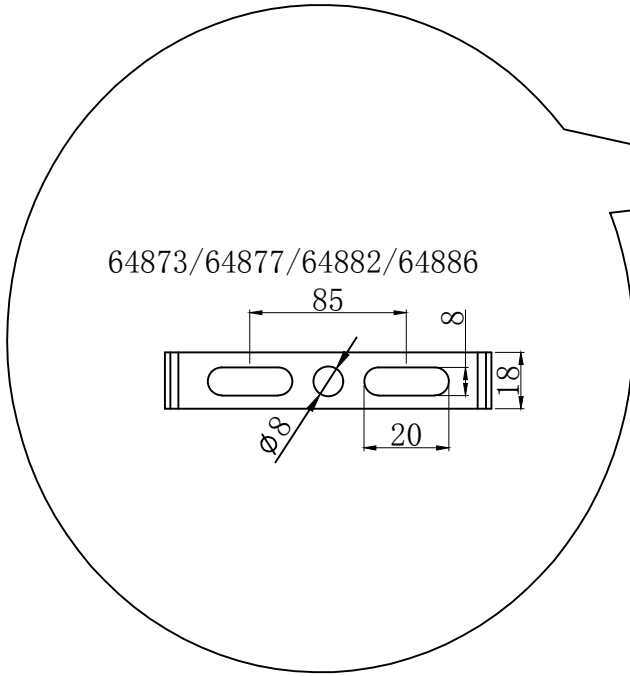

# EGLO

64873/64877/64882/64886

IP44 IK06

Art. -Nr.

64873/64877/64882/64886

Dimension (mm)  
L\*W\*H

186x208x61

Weight  
(kgs)

0.95

Mounting  
height (m)

≤5

Wind Catching  
Area (m<sup>2</sup>)

0.029

B

A

64873/64877/64882/64886