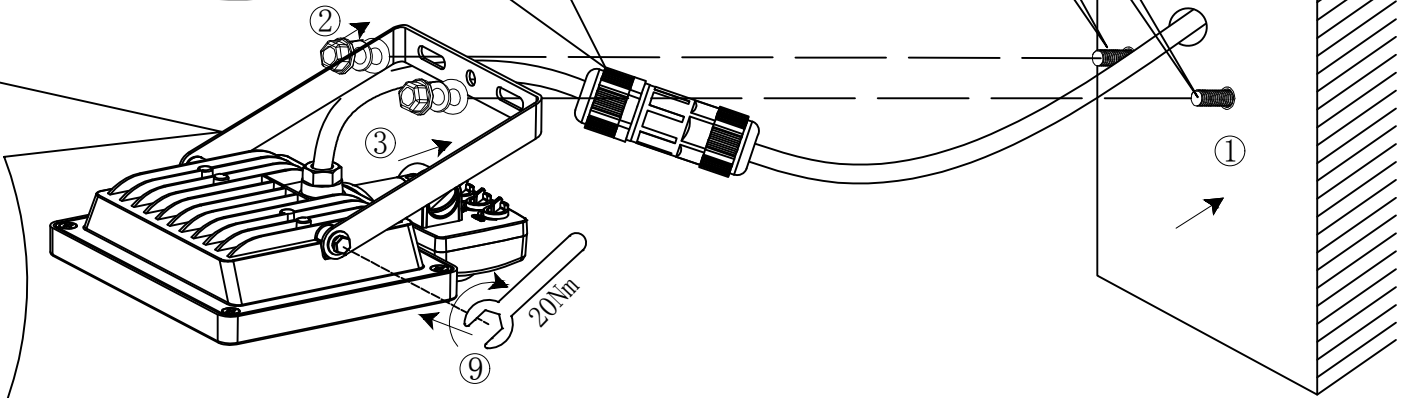

# EGLO

64873/64877/64882/64886

IP44 IK06

Art. -Nr.

64873/64877/64882/64886

Dimension (mm)  
L\*W\*H

186x208x61

Weight  
(kgs)

0.95

Mounting  
height (m)

≤5

Wind Catching  
Area (m<sup>2</sup>)

0.029

B

A

64873/64877/64882/64886