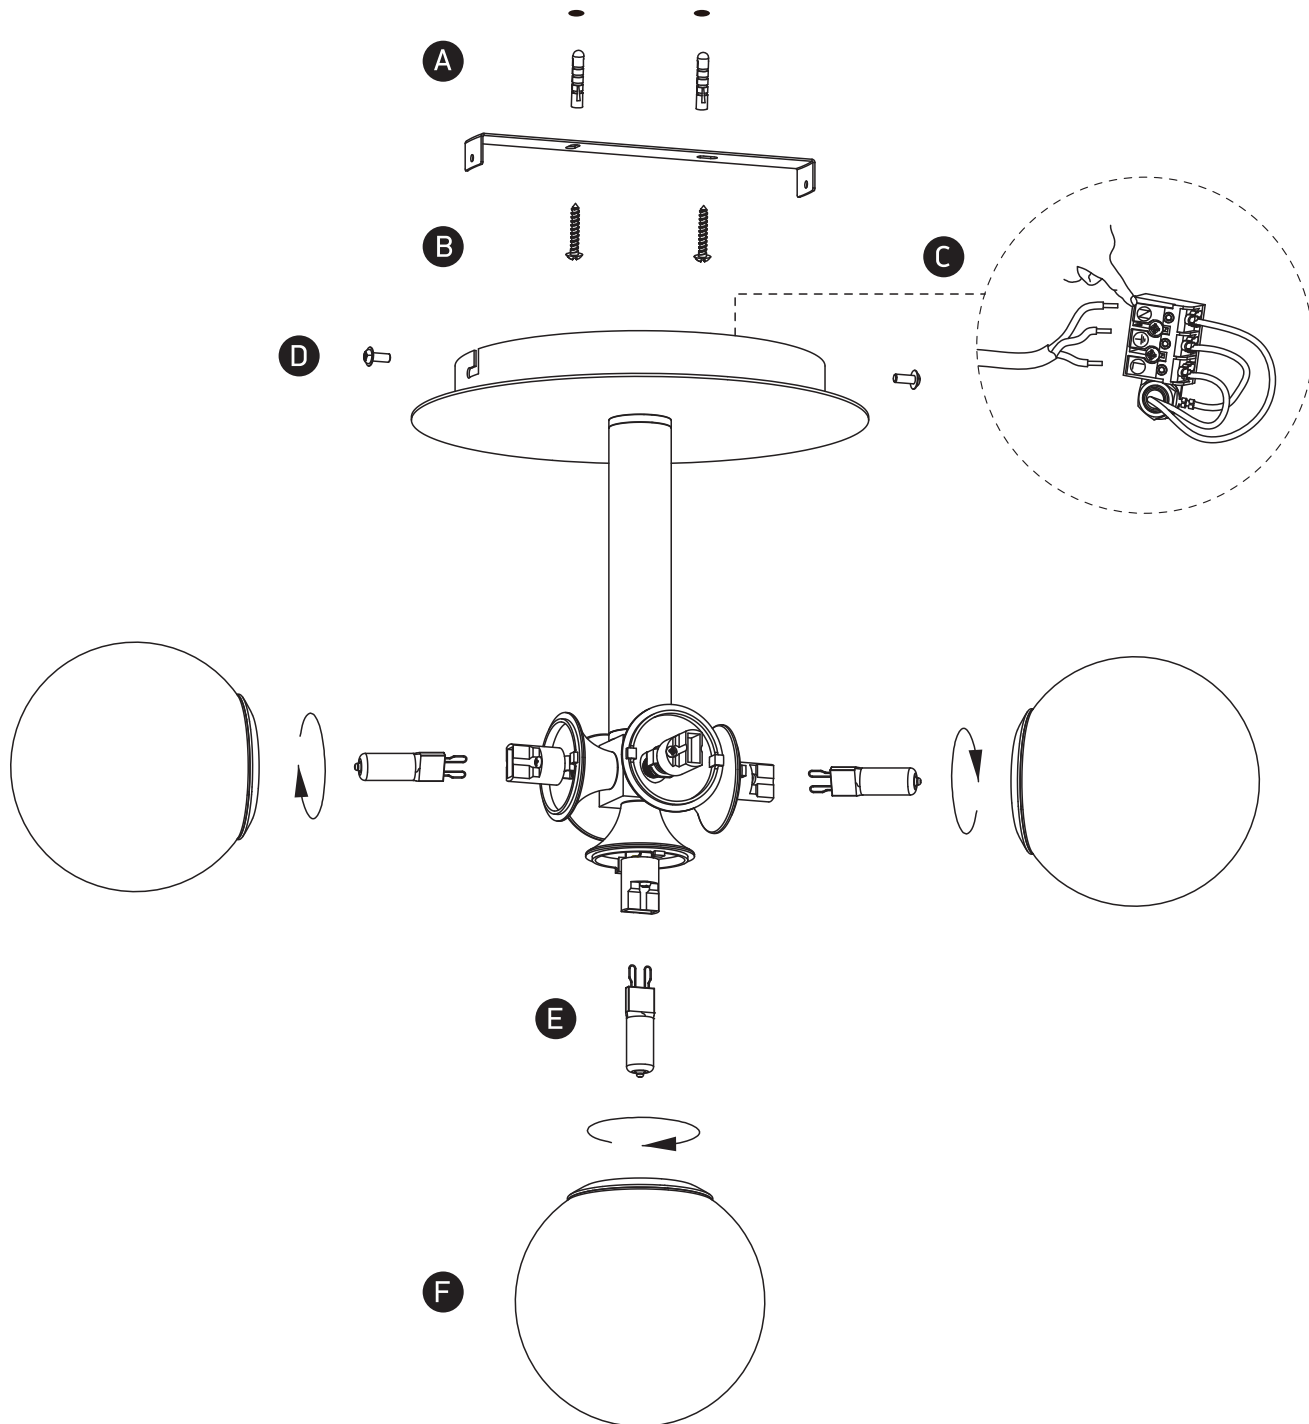

# INSTALLATION MANUAL

62116A

100-240V | G9 | 5x9W | IP20 | Steel

## Warnings:

1. Make sure that the product is installed properly before connecting to electricity.
2. Do not cover the fitting.
3. Maintenance and installation should only be carried out by a professional electrician.