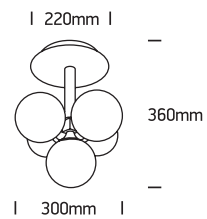

# INSTALLATION MANUAL

62116A

100-240V | G9 | 5x9W | IP20 | Steel