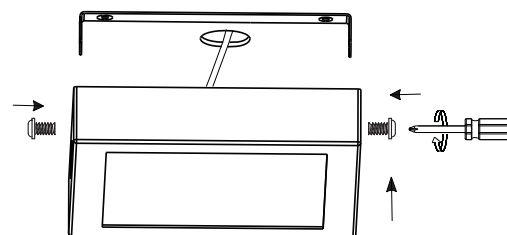

EGLO

LED panel light

Art.-Nr.: 64719

A

B

C

D

E