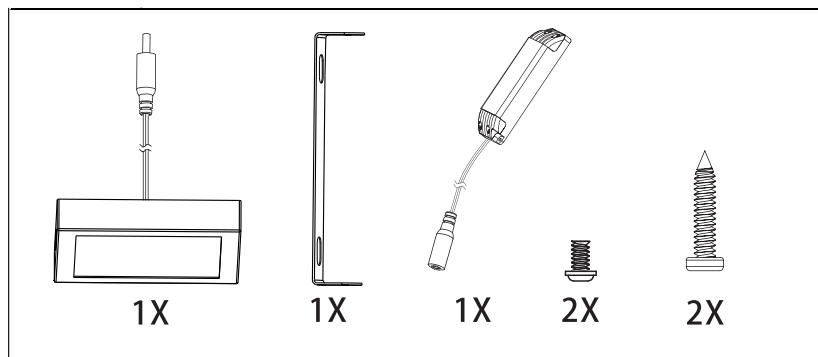

EGLO

LED panel light

Art.-Nr.: 64719

A

B

C

D

E