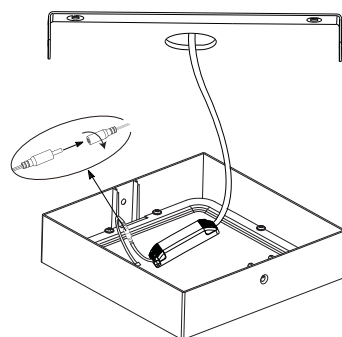

EGLO

LED panel light

Art.-Nr.: 64719

A

B

C

D

E