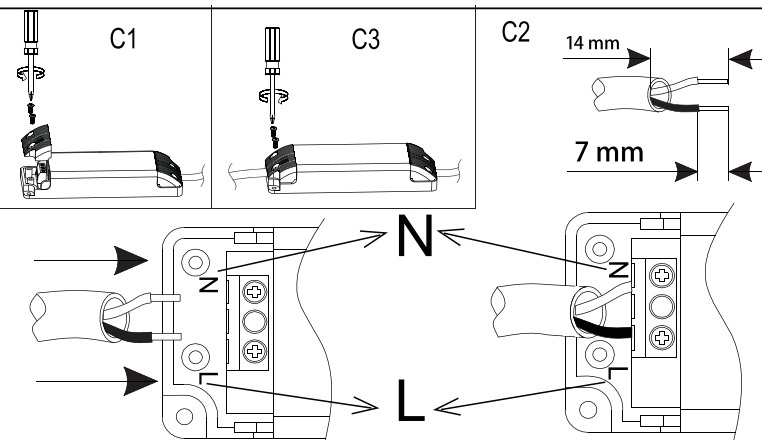

EGLO

LED panel light

Art.-Nr.: 64719

A

B

C

D

E