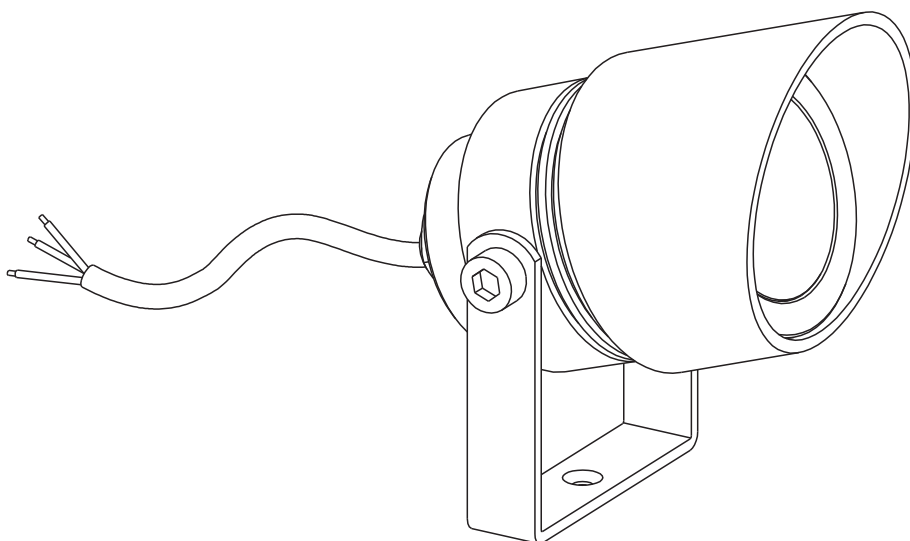

# INSTALLATION MANUAL

67488B

**ecolight**

230V | COB LED | 11W | IP65 | Die cast

Supplied with spike.  
Complete with 250mA driver.

80  
CRI

150cm  
S

**one**  
LIGHT