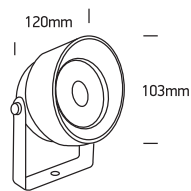

# INSTALLATION MANUAL

67488B

**ecolight**

230V | COB LED | 11W | IP65 | Die cast

Supplied with spike.  
Complete with 250mA driver.

80  
CRI

150cm  
S

**one**  
LIGHT