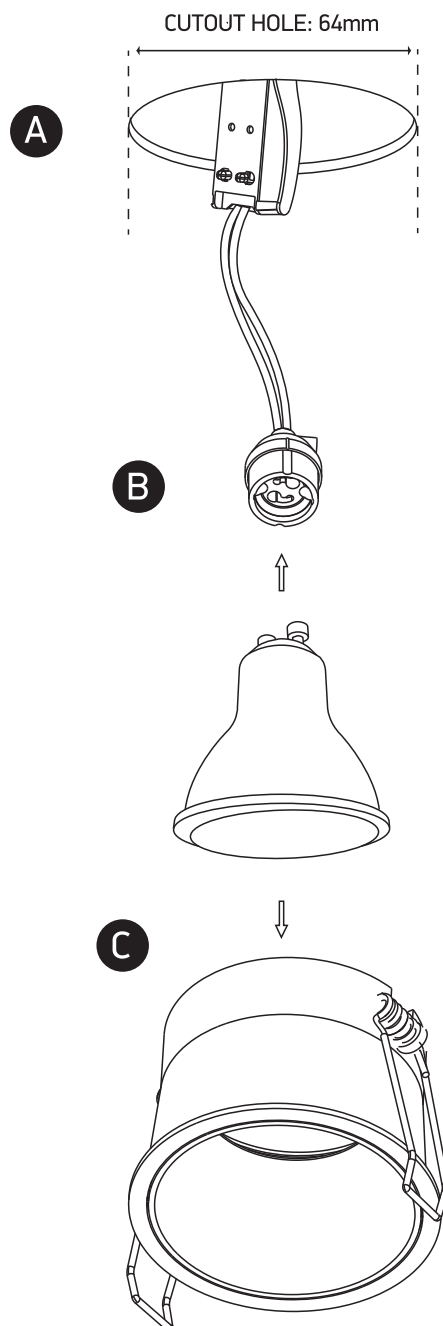

# INSTALLATION MANUAL

10105AD

100-240V | MR16 | GU10 | 50W | IP20 | Aluminium