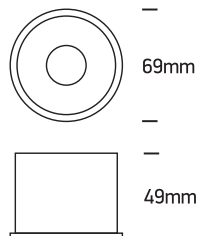

# INSTALLATION MANUAL

10105AD

100-240V | MR16 | GU10 | 50W | IP20 | Aluminium