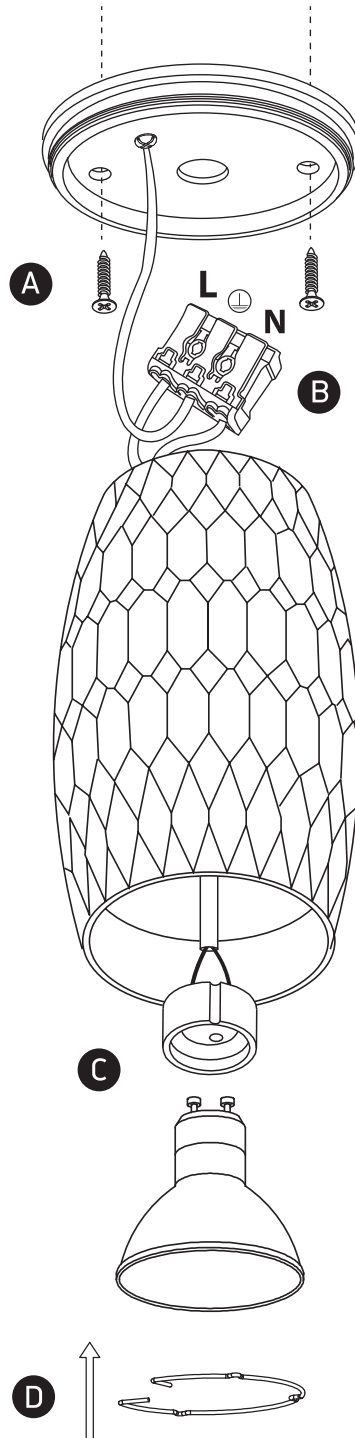

INSTALLATION MANUAL

12105H

100-240V | MR16 | GU10 | 10W | IP20 | Aluminium

one
LIGHT

Warnings:

1. Make sure that the product is installed properly before connecting to electricity.
2. Do not cover the fitting.
3. Maintenance and installation should only be carried out by a professional electrician.