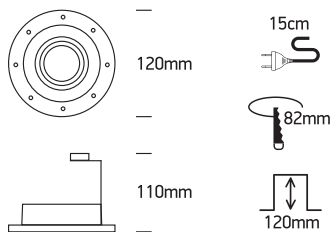

INSTALLATION MANUAL

11105TR

100-240V | MR16 | GU10 | 50W | IP20 | Trimless | Die cast | Adjustable

Warnings:

1. Make sure that the product is installed properly before connecting to electricity.
2. Do not cover the fitting.
3. Maintenance and installation should only be carried out by a professional electrician.