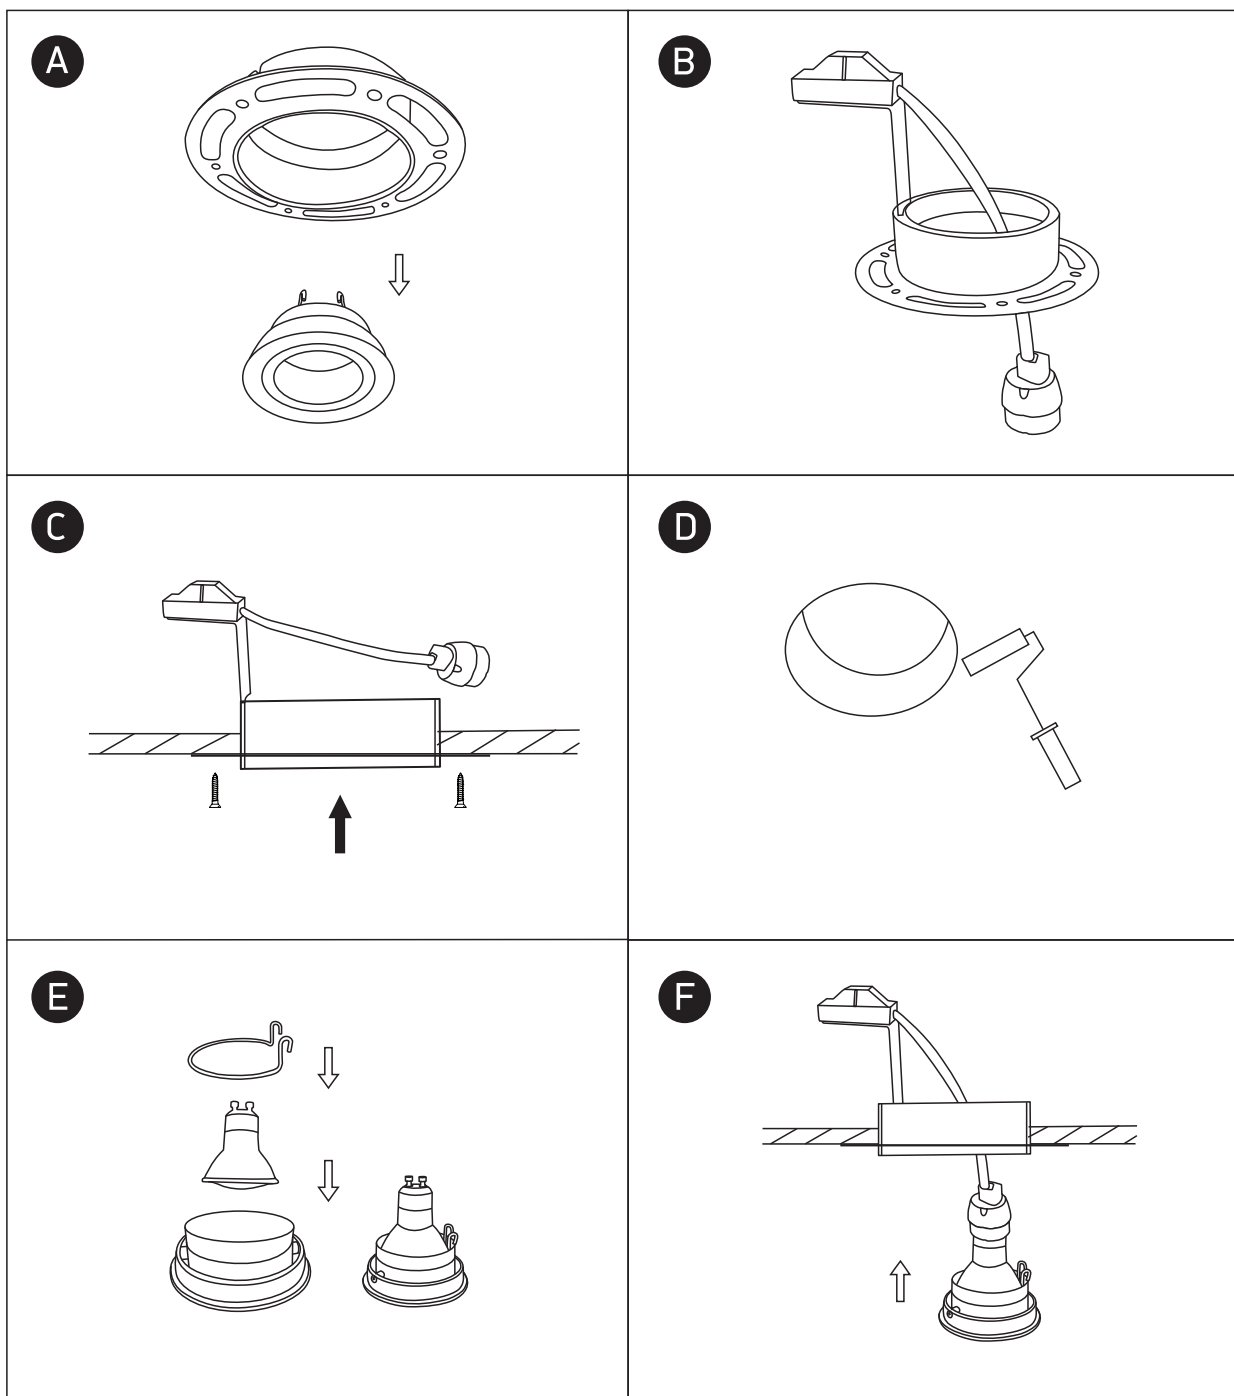

INSTALLATION MANUAL

11105TR

100-240V | MR16 | GU10 | 50W | IP20 | Trimless | Die cast | Adjustable

Warnings:

1. Make sure that the product is installed properly before connecting to electricity.
2. Do not cover the fitting.
3. Maintenance and installation should only be carried out by a professional electrician.