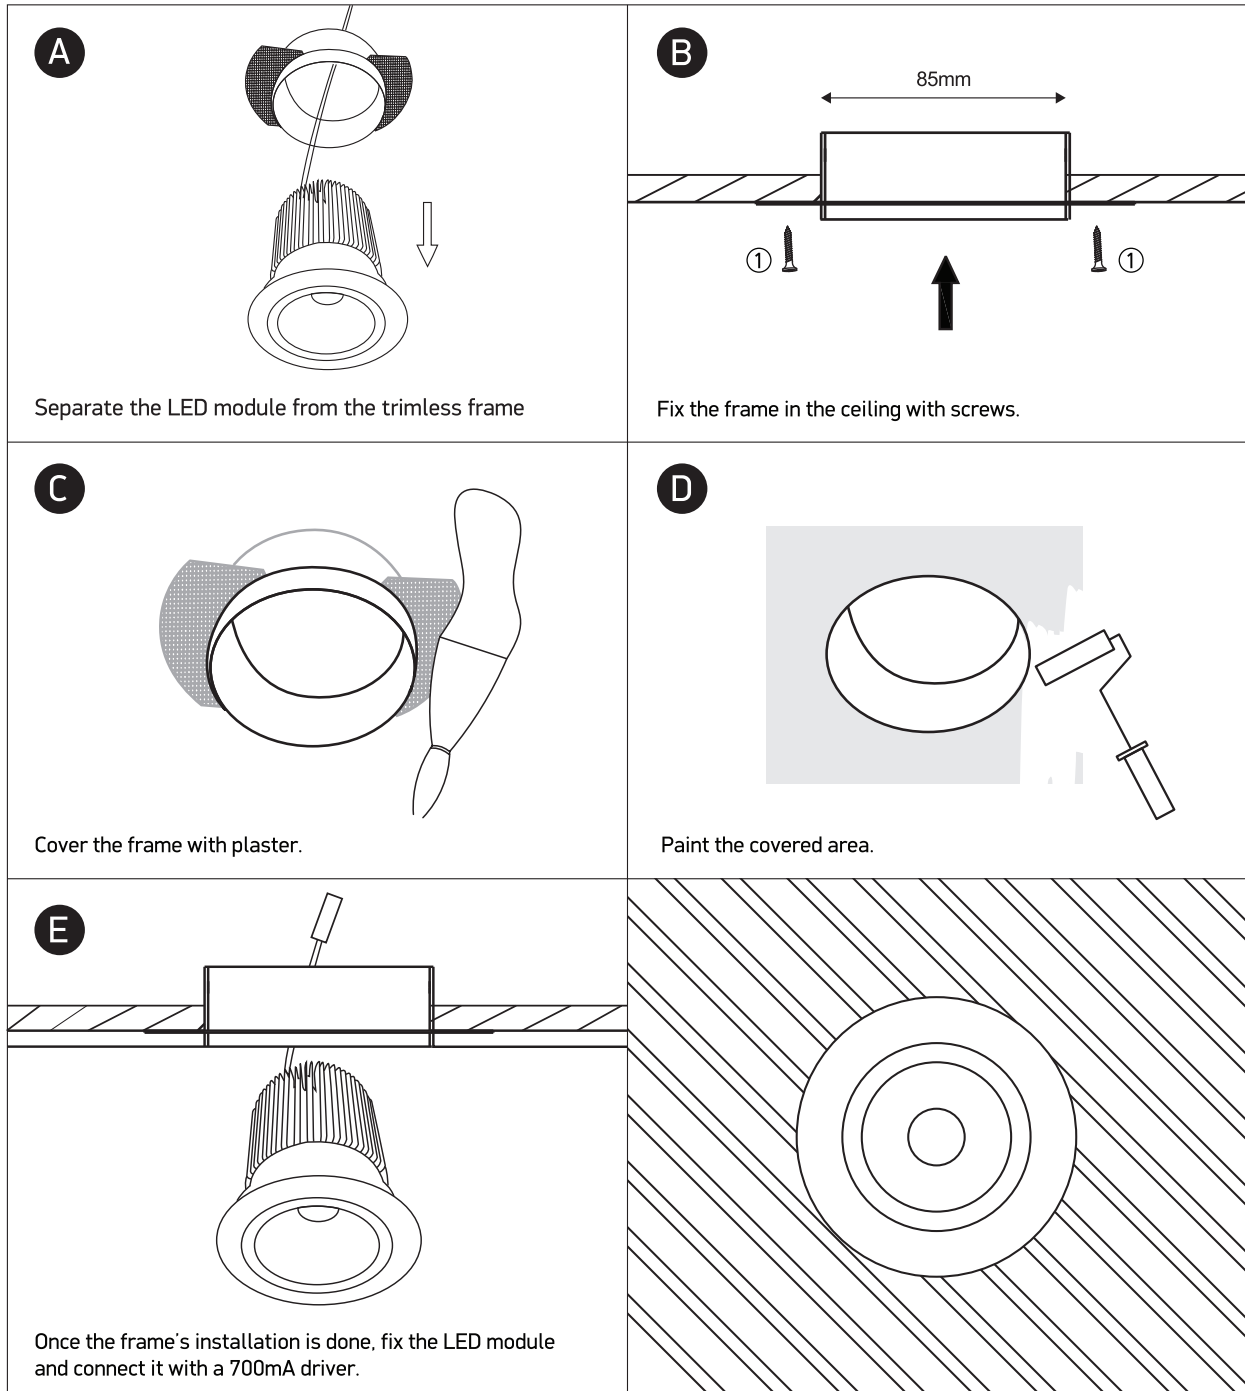

INSTALLATION MANUAL

11112T

ecospot

700mA | 12W | IP20 | Aluminium | Adjustable | Trimless
Requires 700mA driver

Warnings:

1. Make sure that the product is installed properly before connecting to electricity.
2. Do not cover the fitting.
3. Maintenance and installation should only be carried out by a professional electrician.