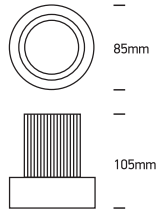

INSTALLATION MANUAL

11112T

ecospot

700mA | 12W | IP20 | Aluminium | Adjustable | Trimless
Requires 700mA driver

Warnings:

1. Make sure that the product is installed properly before connecting to electricity.
2. Do not cover the fitting.
3. Maintenance and installation should only be carried out by a professional electrician.