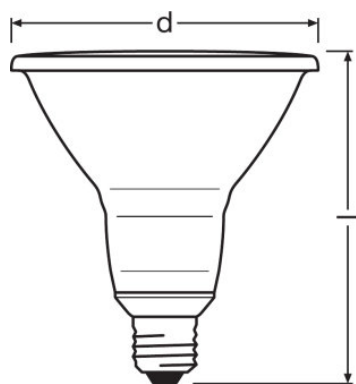

Country-specific categorizations	
Product description	ILCOS
P PAR 38 100 30° 12.5 W/2700K E27 1)	DRPAR-12,5/827-220-240-E27-120/30
P PAR 38 120 30° 14.5 W/2700K E27 1)	
P PAR 38 120 30° 12.5 W/2700K E27 1)	

1) All technical parameters apply to the entire lamp/Due to the complex production process for light-emitting diodes, the typical values shown for the technical LED parameters are purely statistical values that do not necessarily match the actual technical parameters of each individual product, which can vary from the typical value

P PAR 38 100 30° 12.5 W/2700K E27

P PAR 38 120 30° 14.5 W/2700K E27, P PAR 38 120 30° 12.5 W/2700K E27

P PAR 38 100 30° 12.5 W/2700K E27

P PAR 38 120 30° 14.5 W/2700K E27, P PAR 38 120 30° 12.5 W/2700K E27

APPLICATION ADVICE

For more detailed application information and graphics please see product datasheet.

LOGISTICAL DATA