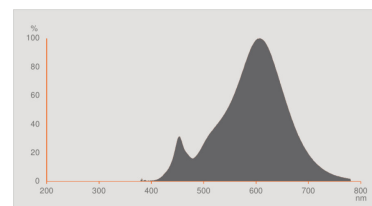

Country-specific categorizations	
Product description	ILCOS
P PAR 38 100 30° 12.5 W/2700K E27 1)	DRPAR-12,5/827-220-240-E27-120/30
P PAR 38 120 30° 14.5 W/2700K E27 1)	
P PAR 38 120 30° 12.5 W/2700K E27 1)	

1) All technical parameters apply to the entire lamp/Due to the complex production process for light-emitting diodes, the typical values shown for the technical LED parameters are purely statistical values that do not necessarily match the actual technical parameters of each individual product, which can vary from the typical value

P PAR 38 100 30° 12.5 W/2700K E27

P PAR 38 120 30° 14.5 W/2700K E27, P PAR 38 120 30° 12.5 W/2700K E27

P PAR 38 100 30° 12.5 W/2700K E27

P PAR 38 120 30° 14.5 W/2700K E27, P PAR 38 120 30° 12.5 W/2700K E27

APPLICATION ADVICE

For more detailed application information and graphics please see product datasheet.

LOGISTICAL DATA