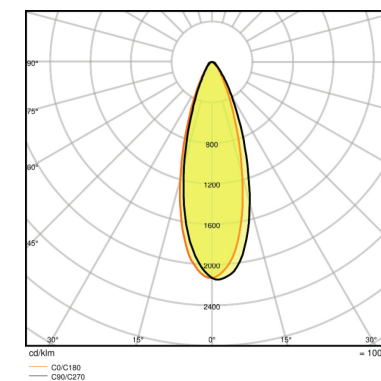

Country-specific categorizations	
Product description	ILCOS
P PAR 38 100 30° 12.5 W/2700K E27 1)	DRPAR-12,5/827-220-240-E27-120/30
P PAR 38 120 30° 14.5 W/2700K E27 1)	
P PAR 38 120 30° 12.5 W/2700K E27 1)	

1) All technical parameters apply to the entire lamp/Due to the complex production process for light-emitting diodes, the typical values shown for the technical LED parameters are purely statistical values that do not necessarily match the actual technical parameters of each individual product, which can vary from the typical value

P PAR 38 100 30° 12.5 W/2700K E27

P PAR 38 120 30° 14.5 W/2700K E27, P PAR 38 120 30° 12.5 W/2700K E27

P PAR 38 100 30° 12.5 W/2700K E27

P PAR 38 120 30° 14.5 W/2700K E27, P PAR 38 120 30° 12.5 W/2700K E27

APPLICATION ADVICE

For more detailed application information and graphics please see product datasheet.

LOGISTICAL DATA