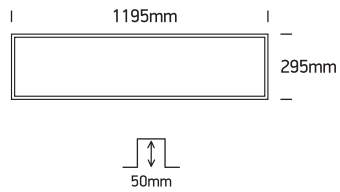

INSTALLATION MANUAL

50148RE

ecopanel

1200mA | 48W | IP20 | Aluminium

Driver must be ordered separately.
Optional suspension kit.
Order code 050017.

Recessed fitting for 1200x300mm T-rail false ceilings

Ceiling mount suspended applications using optional kit 050017