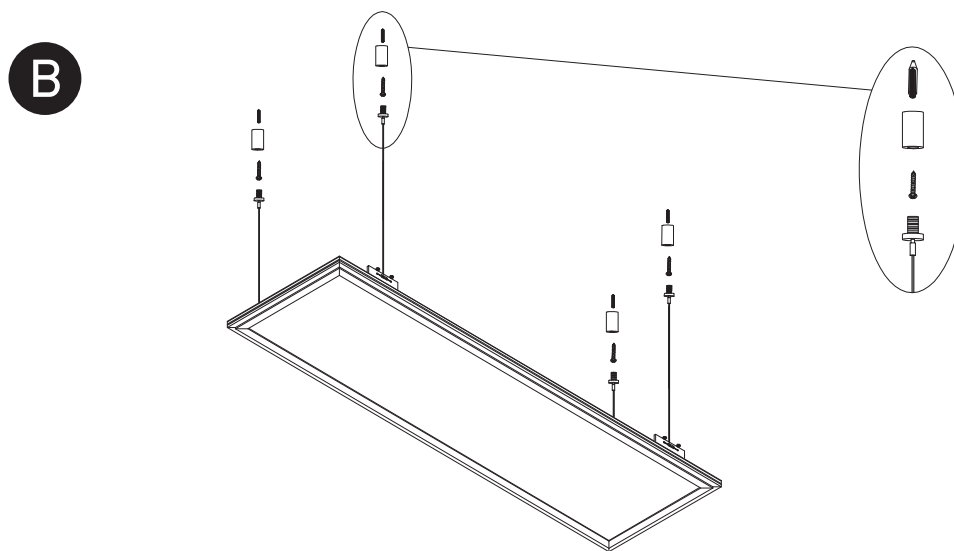

INSTALLATION MANUAL

50148RE

ecopanel

1200mA | 48W | IP20 | Aluminium

Driver must be ordered separately.
Optional suspension kit.
Order code 050017.

Recessed fitting for 1200x300mm T-rail false ceilings

Ceiling mount suspended applications using optional kit 050017