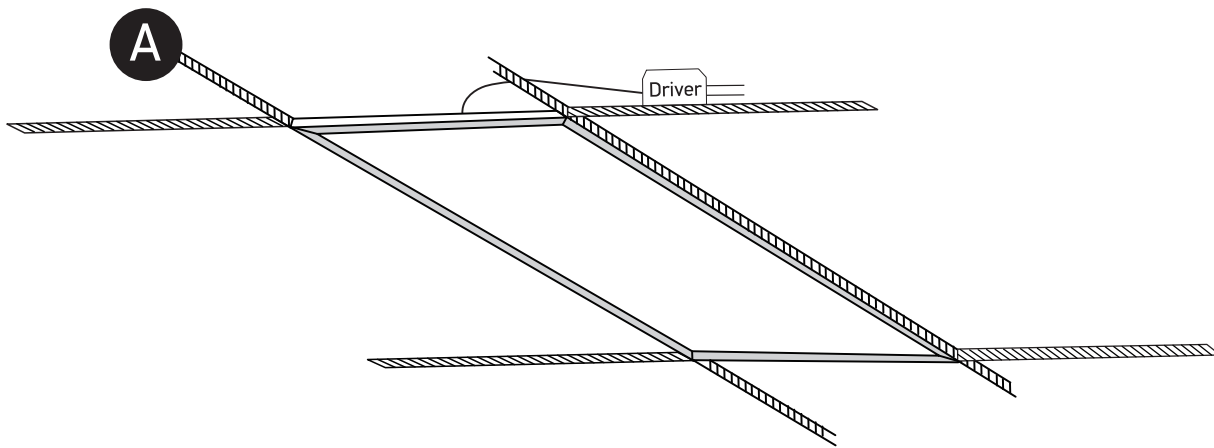

INSTALLATION MANUAL

50148RE

ecopanel

1200mA | 48W | IP20 | Aluminium

Driver must be ordered separately.
Optional suspension kit.
Order code 050017.

Recessed fitting for 1200x300mm T-rail false ceilings

Ceiling mount suspended applications using optional kit 050017