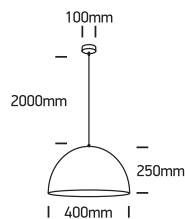

INSTALLATION MANUAL

63074

100-240V | E27 | 20W | IP20 | Aluminium

Warnings:

1. Fix the base on the ceiling.
2. Make sure that the product is installed properly before connecting to electricity.
3. Connect the AC power cable to the driver's cable as shown in the above diagram.
4. Do not cover the fitting.
5. Maintenance and installation should only be carried out by a professional electrician.