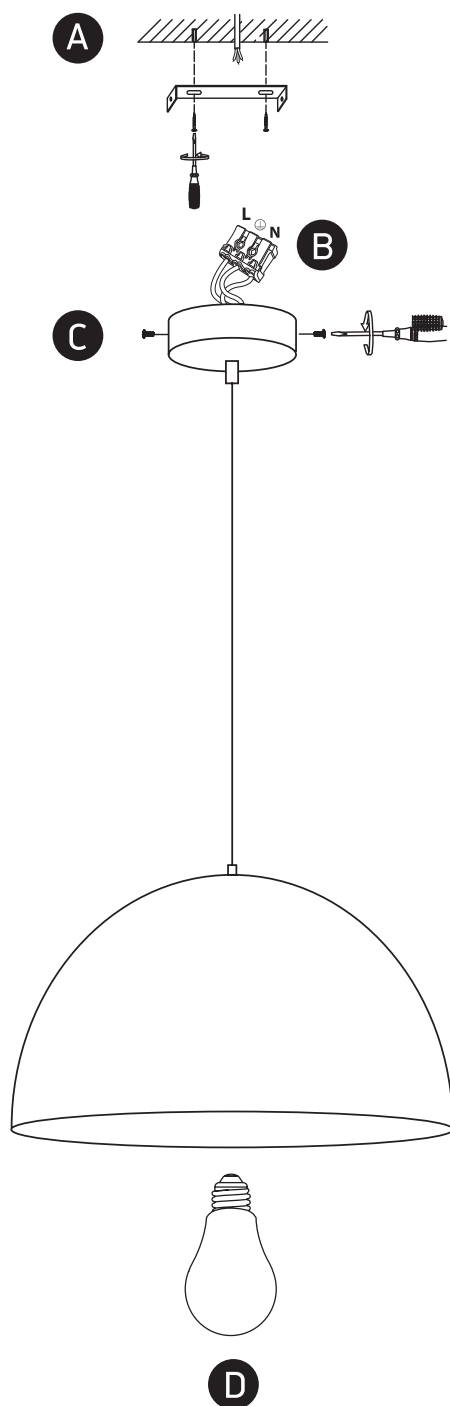

INSTALLATION MANUAL

63074

100-240V | E27 | 20W | IP20 | Aluminium

Warnings:

1. Fix the base on the ceiling.
2. Make sure that the product is installed properly before connecting to electricity.
3. Connect the AC power cable to the driver's cable as shown in the above diagram.
4. Do not cover the fitting.
5. Maintenance and installation should only be carried out by a professional electrician.