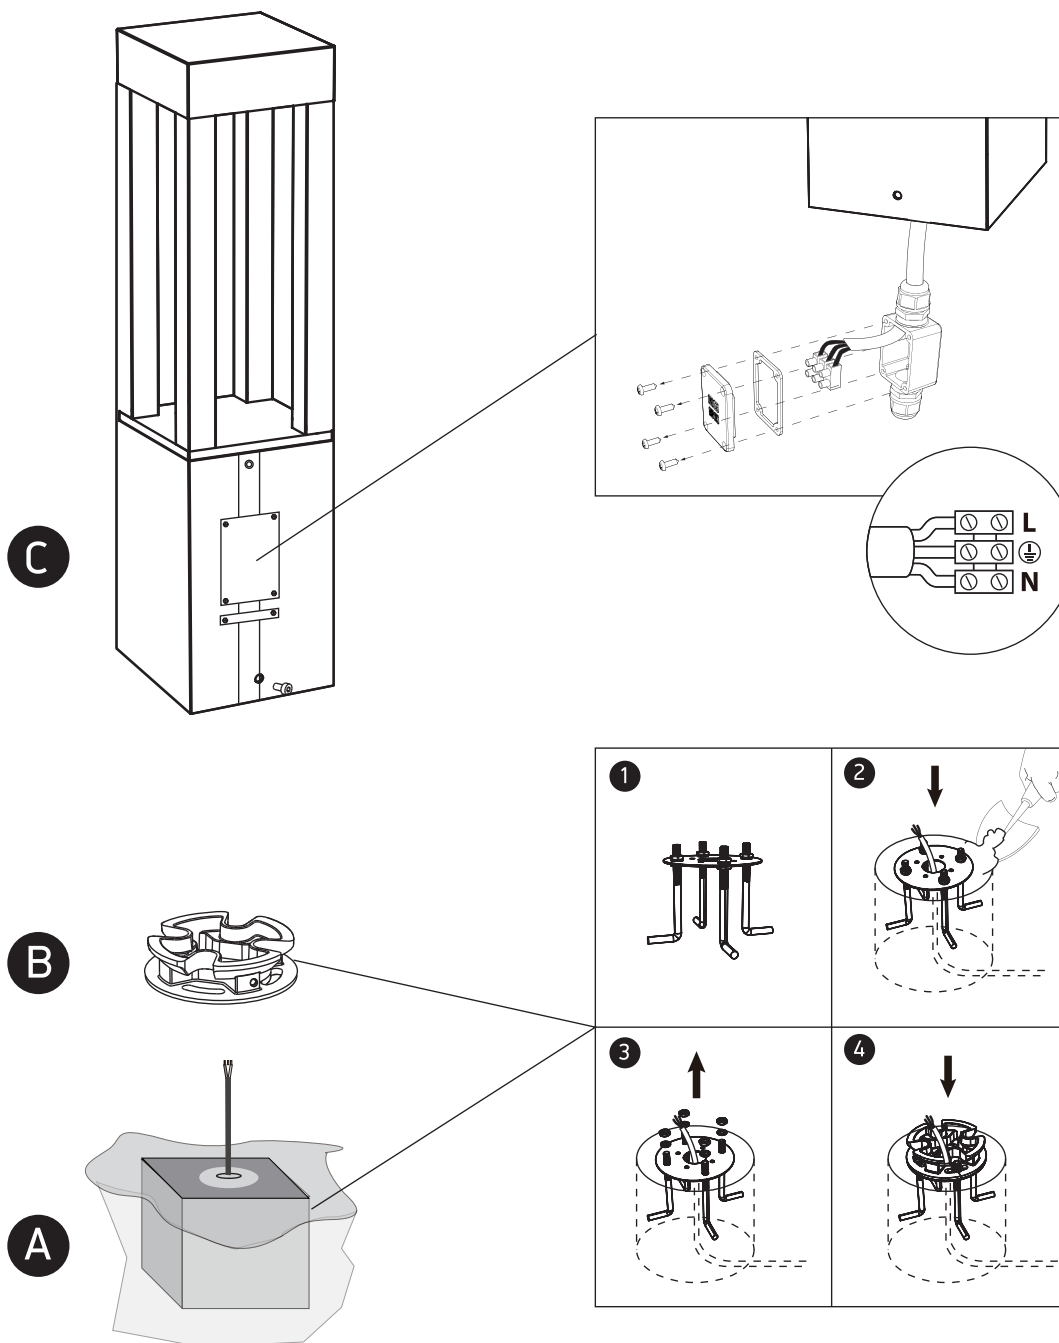

INSTALLATION MANUAL

67504

ecolight

160x160mm

600mm

one
LIGHT

230V | SMD 2835 | 22W | IP65 | Die cast

Complete with 500mA driver.

80
CRI

Warnings:

1. Make sure that the product is installed properly before connecting to electricity.
2. Do not cover the fitting.
3. Maintenance and installation should only be carried out by a professional electrician.