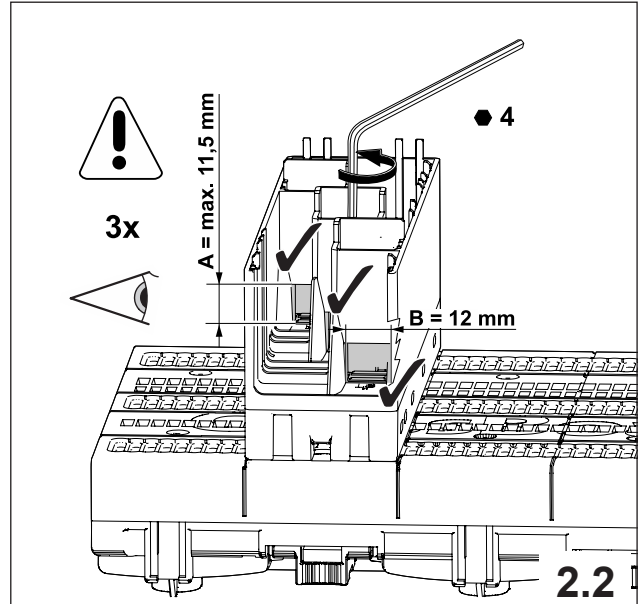

3. Demontage CRITO®CrossBoard

Dismounting CRITO®CrossBoard

4. Leitungsabgang oben

Top connection

Notizen

A large grid of small dots for taking notes, consisting of 20 columns and 30 rows.