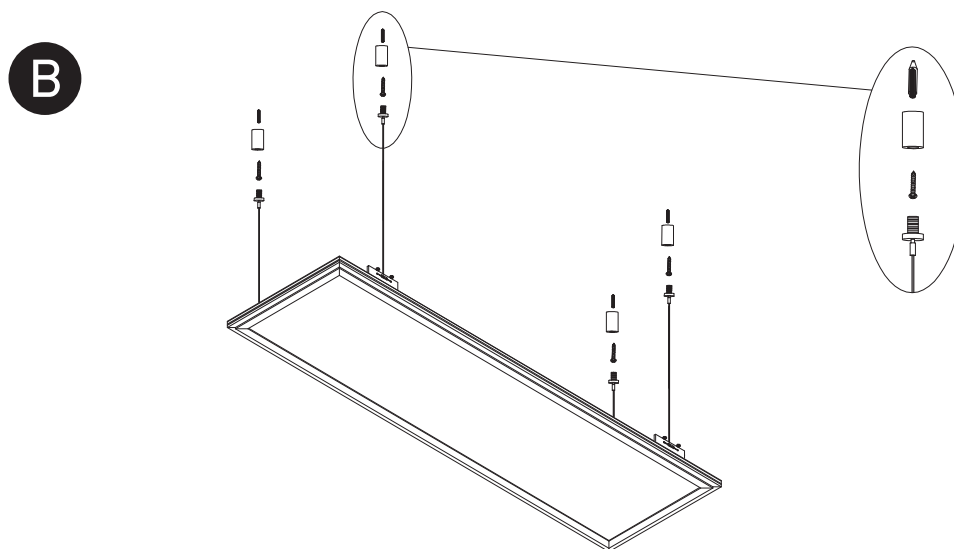

INSTALLATION MANUAL

50148RE

ecopanel

1200mA | 48W | IP20 | Aluminium

Driver must be ordered separately.
Optional suspension kit.
Order code 050017.

Recessed fitting for 1200x300mm T-rail false ceilings

Ceiling mount suspended applications using optional kit 050017