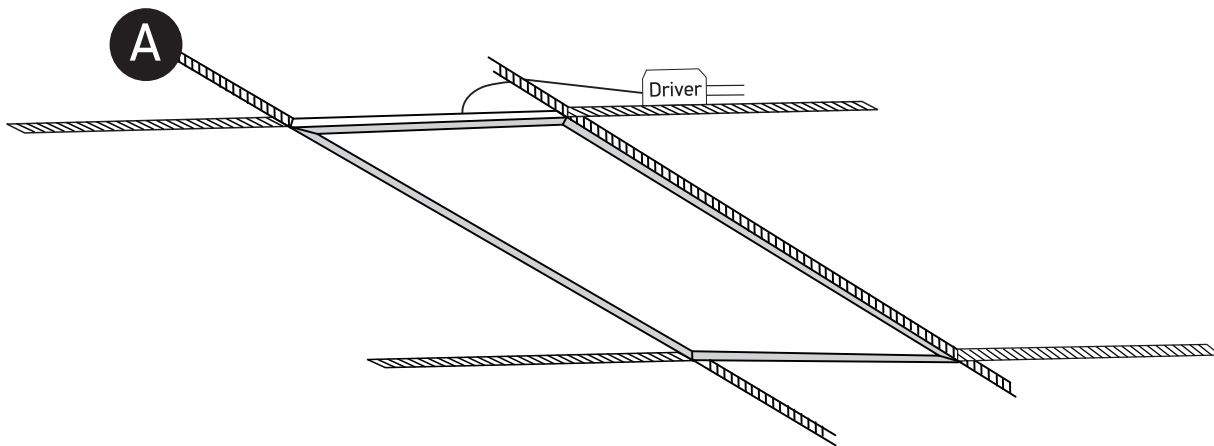

INSTALLATION MANUAL

50148RE

ecopanel

1200mA | 48W | IP20 | Aluminium

Driver must be ordered separately.
Optional suspension kit.
Order code 050017.

Recessed fitting for 1200x300mm T-rail false ceilings

Ceiling mount suspended applications using optional kit 050017