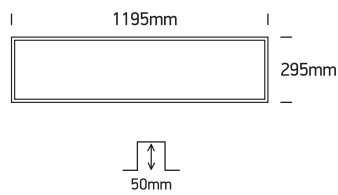

INSTALLATION MANUAL

50148RE

ecopanel

1200mA | 48W | IP20 | Aluminium

Driver must be ordered separately.
Optional suspension kit.
Order code 050017.

Recessed fitting for 1200x300mm T-rail false ceilings

Ceiling mount suspended applications using optional kit 050017