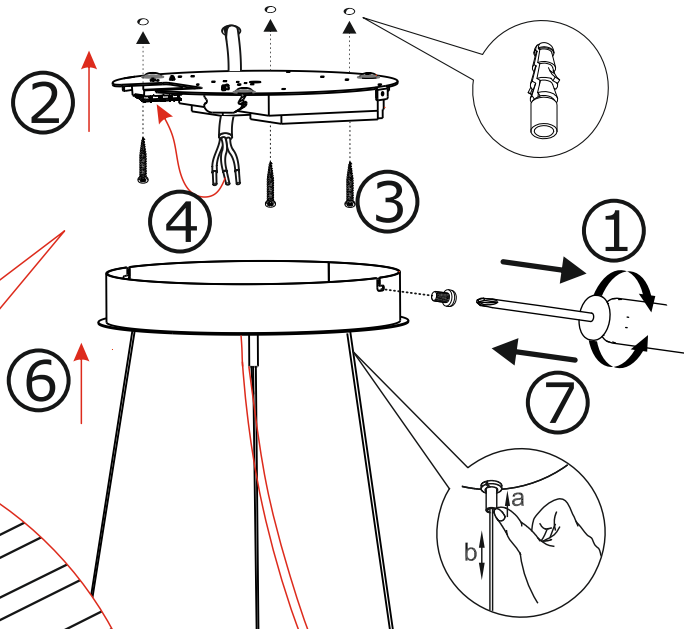

A

B

⑤

⑥

②

④

③

①

⑦

OPTIONAL
Wiring of the SwitchDim
function.

Indirect

Direct

www.eglo.com

C

ON

63041, 63042, 63045, 63046, 63049, 63051, 63054, 63055, 63058, 63059, 63063, 63064