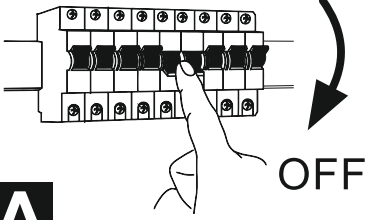

A

B

⑤

⑥

②

④

③

①

⑦

OPTIONAL
Wiring of the SwitchDim
function.

Indirect

Direct

www.eglo.com

C

ON

63041, 63042, 63045, 63046, 63049, 63051, 63054, 63055, 63058, 63059, 63063, 63064