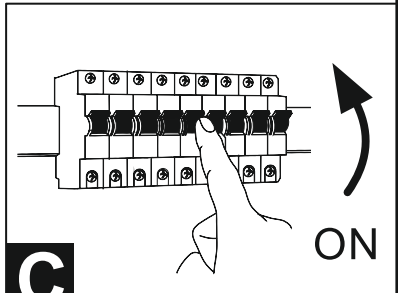

A**B**

⑤

⑥

②

④

③

①

⑦

OPTIONAL
Wiring of the SwitchDim
function.

Indirect

Direct

www.eglo.com

**C**

ON

63041, 63042, 63045, 63046, 63049, 63051, 63054, 63055, 63058, 63059, 63063, 63064