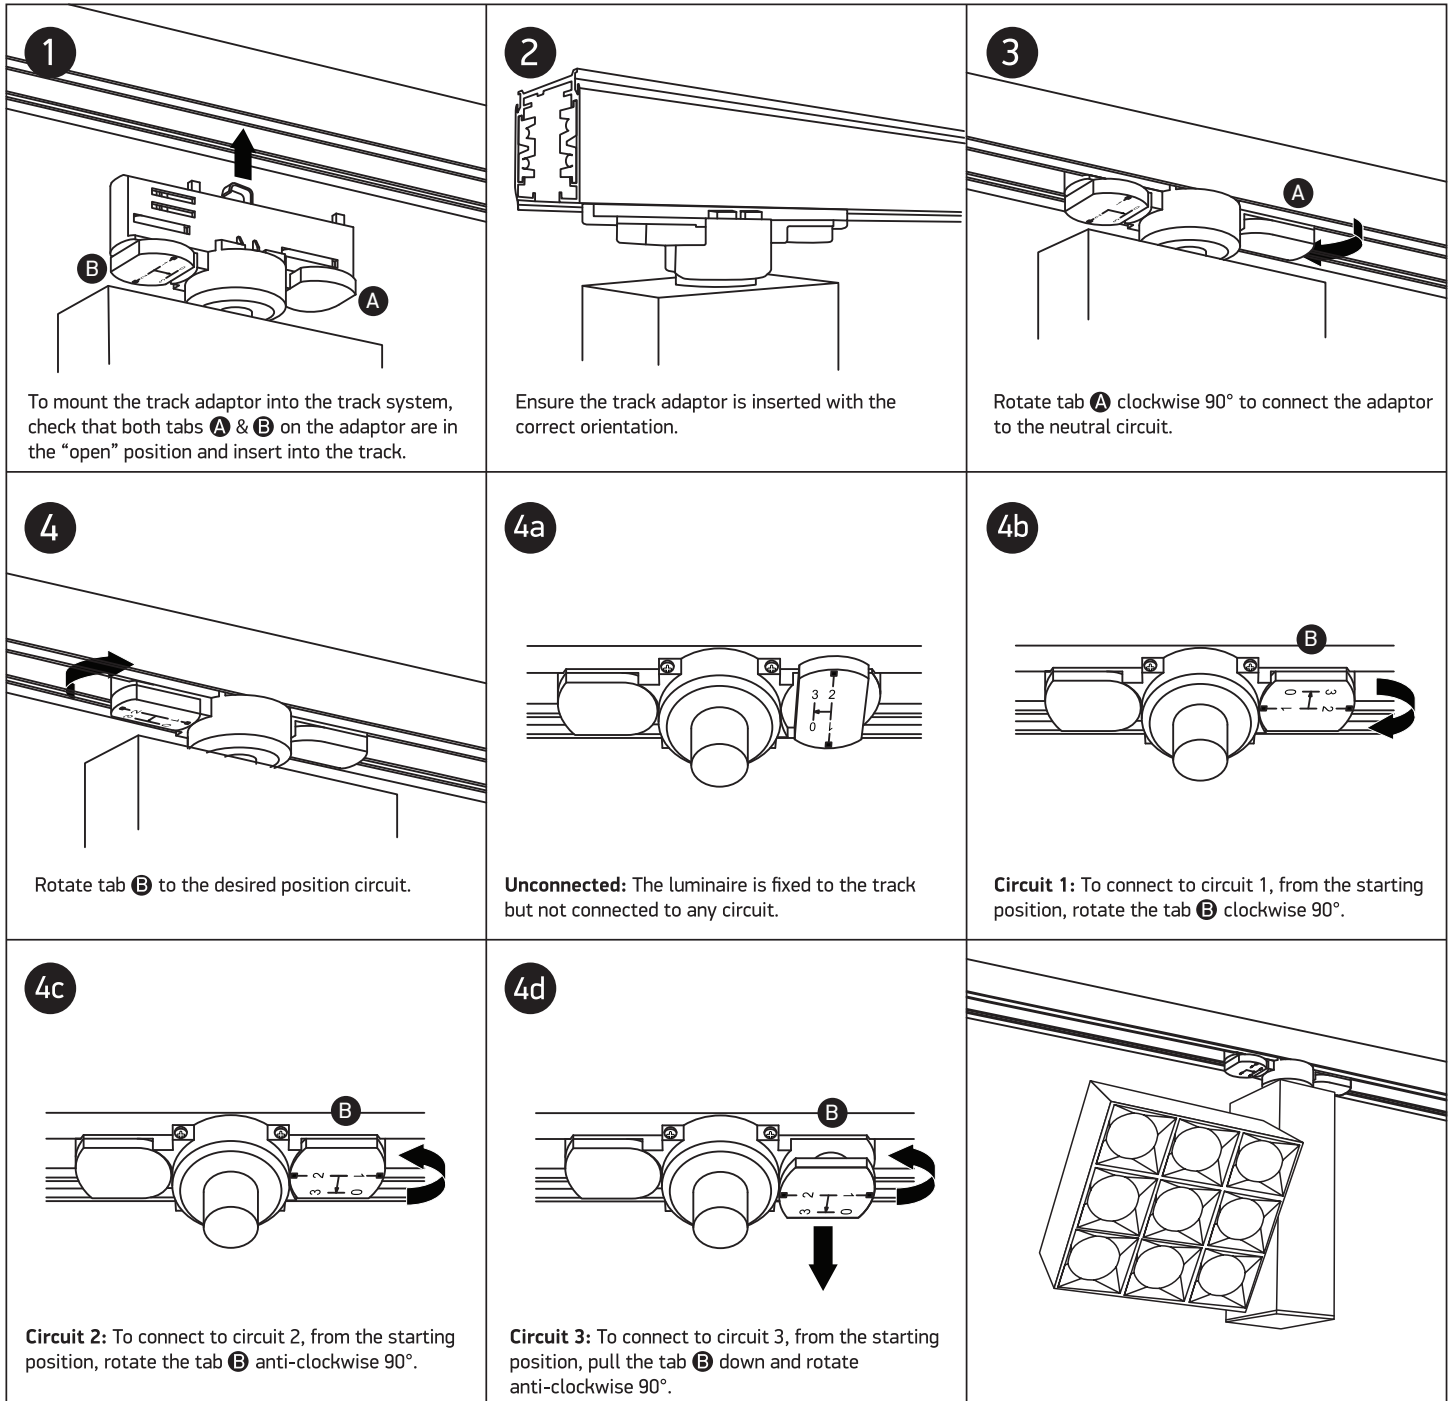

INSTALLATION MANUAL

65906BT

ecotrackspot

ADJUSTABLE

NOT DAMAGEABLE

one
LIGHT

30W | 230V | 50/60Hz | IP20 | Die cast | Adjustable

Complete with 700mA driver

90
CRI

Warnings:

1. Make sure that the product is installed properly before connecting to electricity.
2. Do not cover the fitting.
3. Maintenance and installation should only be carried out by a professional electrician.