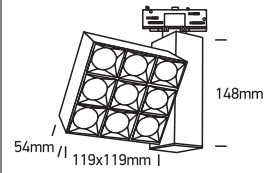

INSTALLATION MANUAL

65906BT

ecotrackspot

ADJUSTABLE

NOT DAMAGEABLE

one
LIGHT

30W | 230V | 50/60Hz | IP20 | Die cast | Adjustable

Complete with 700mA driver