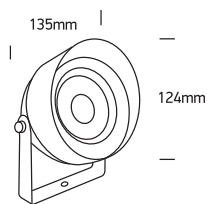

# INSTALLATION MANUAL

67488C

**ecolight**

230V | COB LED | 14W | IP65 | Die cast

Supplied with spike.  
Complete with 300mA driver.

80  
CRI

150cm  
S

**one**  
LIGHT