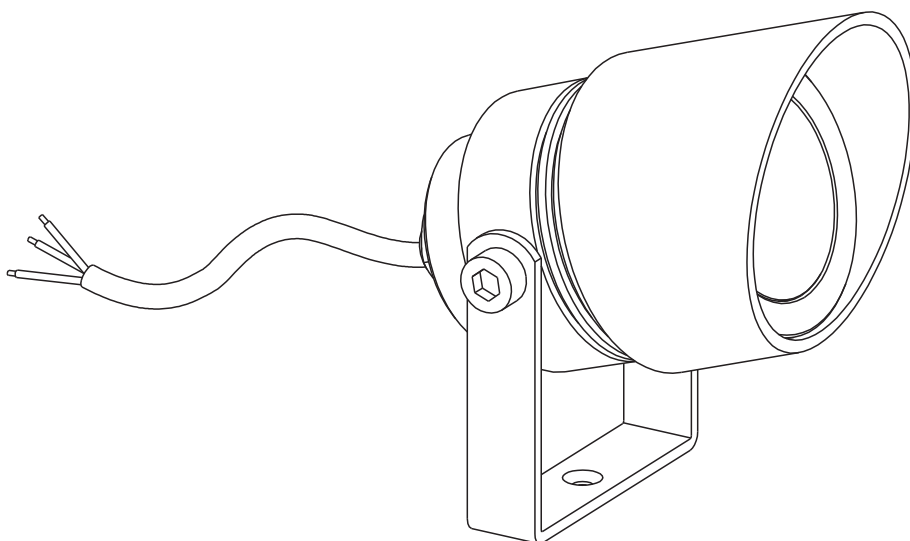

# INSTALLATION MANUAL

67488C

**ecolight**

230V | COB LED | 14W | IP65 | Die cast

Supplied with spike.  
Complete with 300mA driver.

80  
CRI

150cm  
S

**one**  
LIGHT