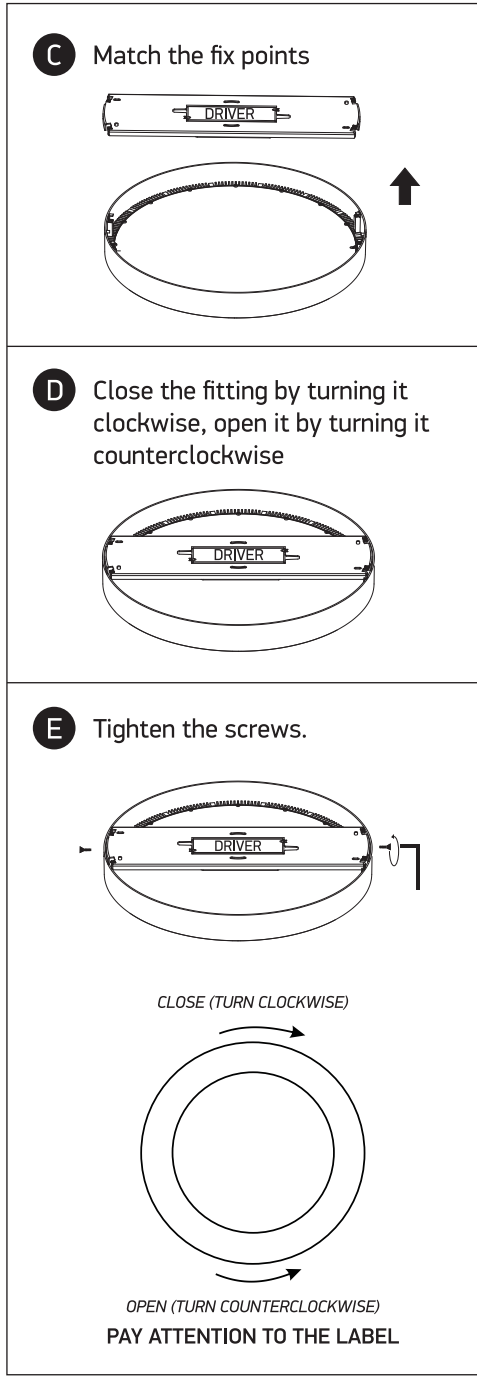

INSTALLATION MANUAL

62140F

ecopanel

Ra>80

one
LIGHT

100-240V | 40W | IP40 | Die cast

Complete with LED driver

A Connect the power wires using the connector.
L (brown/red) - Live
N (blue/black) - Neutral

B Fix the base plate on the ceiling using screws

Warnings:

1. Make sure that the product is installed properly before connecting to electricity.
2. Do not cover the fitting.
3. Maintenance and installation should only be carried out by a professional electrician.