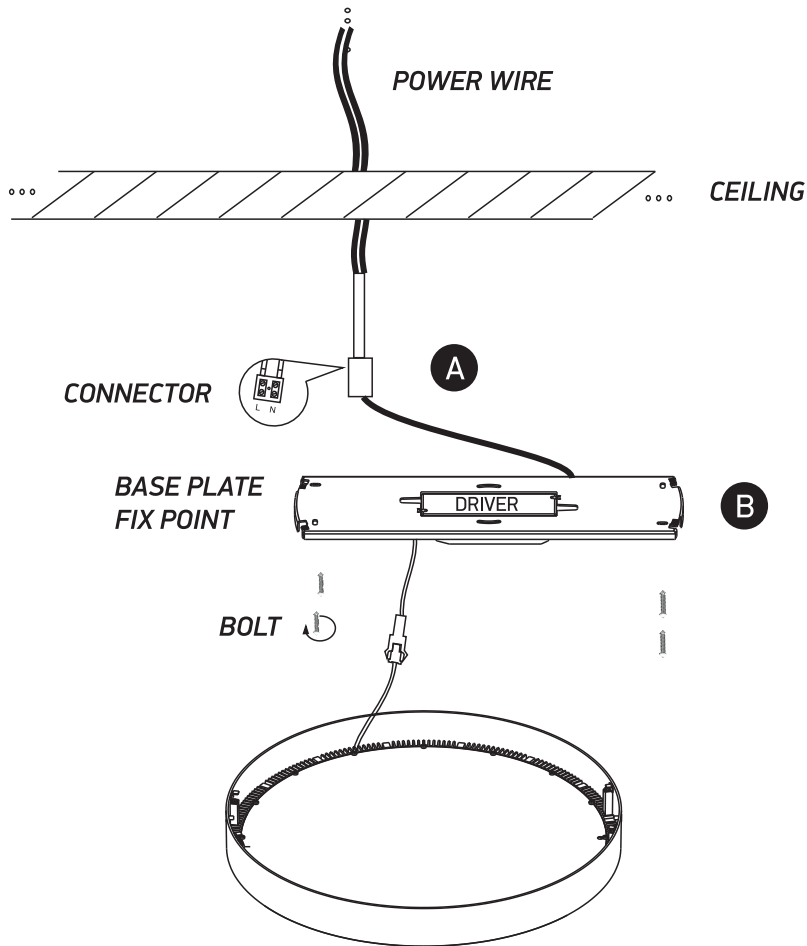

INSTALLATION MANUAL

62140F

ecopanel

Ra>80

one
LIGHT

100-240V | 40W | IP40 | Die cast

Complete with LED driver

A Connect the power wires using the connector.
L (brown/red) - Live
N (blue/black) - Neutral

B Fix the base plate on the ceiling using screws

Warnings:

1. Make sure that the product is installed properly before connecting to electricity.
2. Do not cover the fitting.
3. Maintenance and installation should only be carried out by a professional electrician.