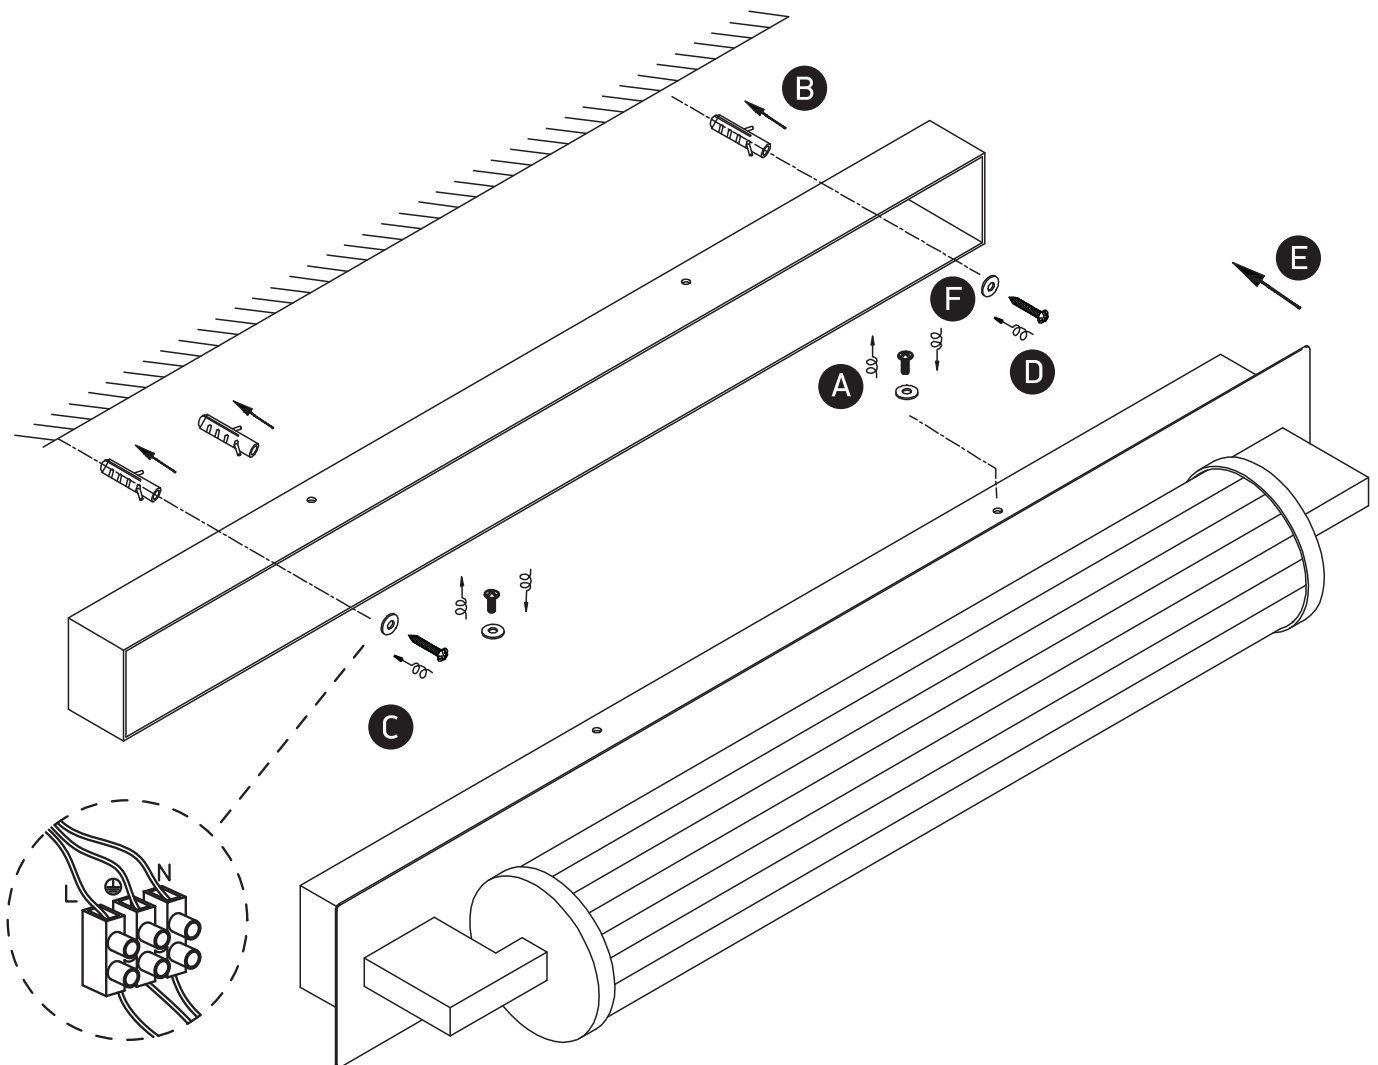

INSTALLATION MANUAL

38118N

ecolight

80
CRI

230V | SMD 2835 | 18W | IP44 | Aluminium + glass
Complete with 700mA driver.

105mm

115mm

one
LIGHT