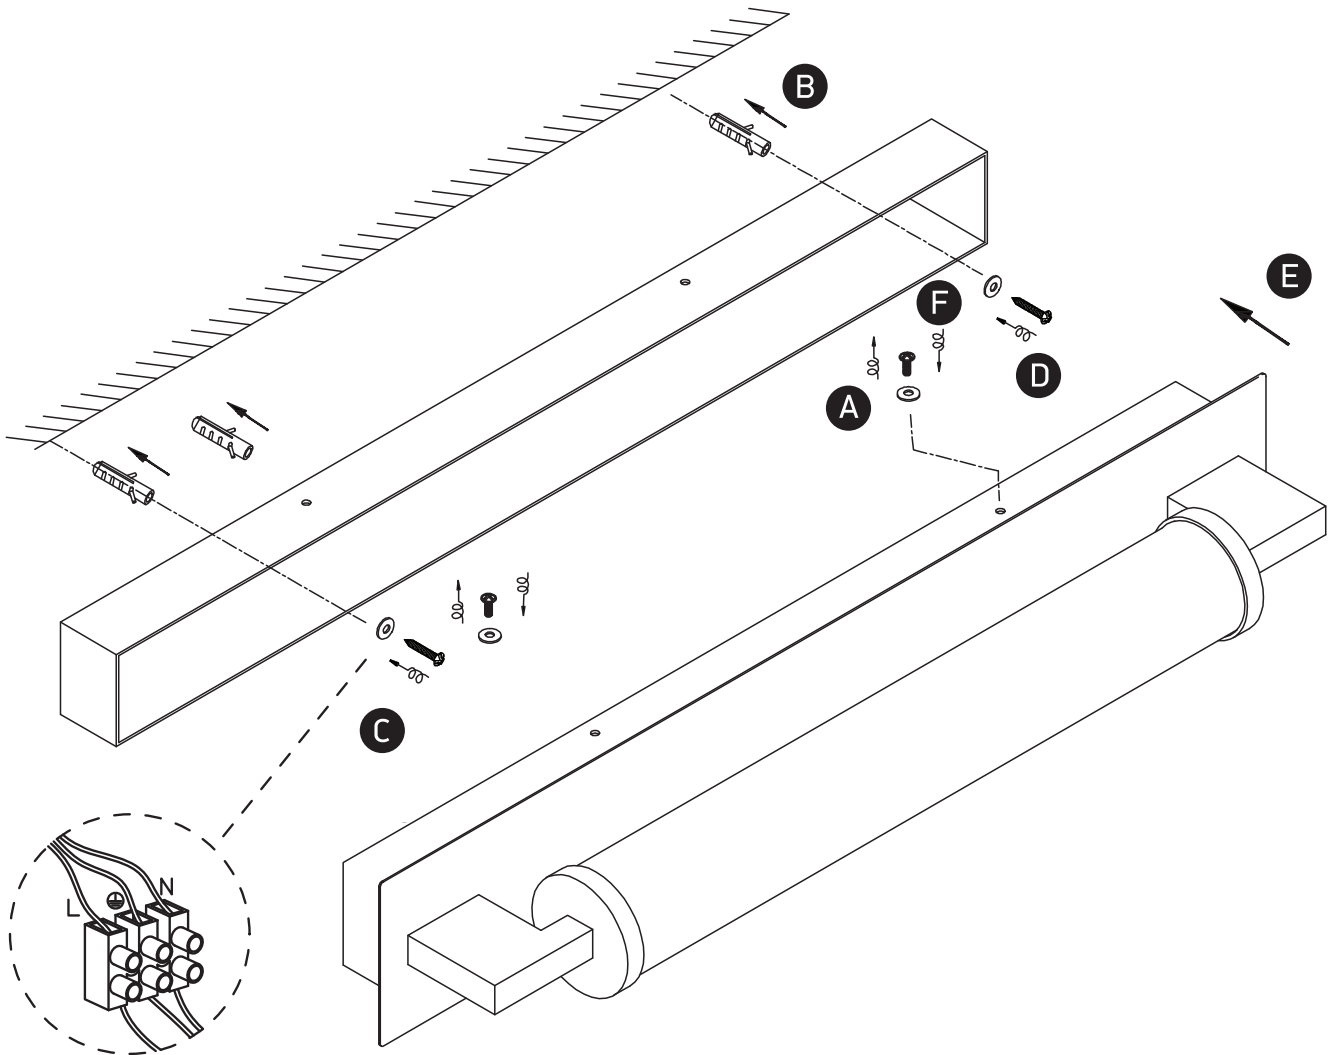

INSTALLATION MANUAL

38118K

ecolight

80
CRI

230V | SMD 2835 | 18W | IP44 | Aluminium + glass

Complete with 700mA driver.

85mm

105mm

one
LIGHT

Warnings:

1. Make sure that the product is installed properly before connecting to electricity.
2. Do not cover the fitting.
3. Maintenance and installation should only be carried out by a professional electrician.