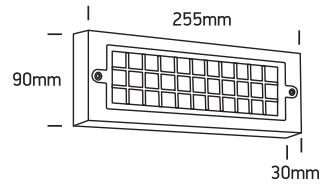

INSTALLATION MANUAL

67502C

ecolight

80
CRI

230V | SMD 2835 | 6W | IP65 | ABS + PC
AC LED.

one
LIGHT

Warnings:

1. Make sure that the product is installed properly before connecting to electricity.
2. Do not cover the fitting.
3. Maintenance and installation should only be carried out by a professional electrician.