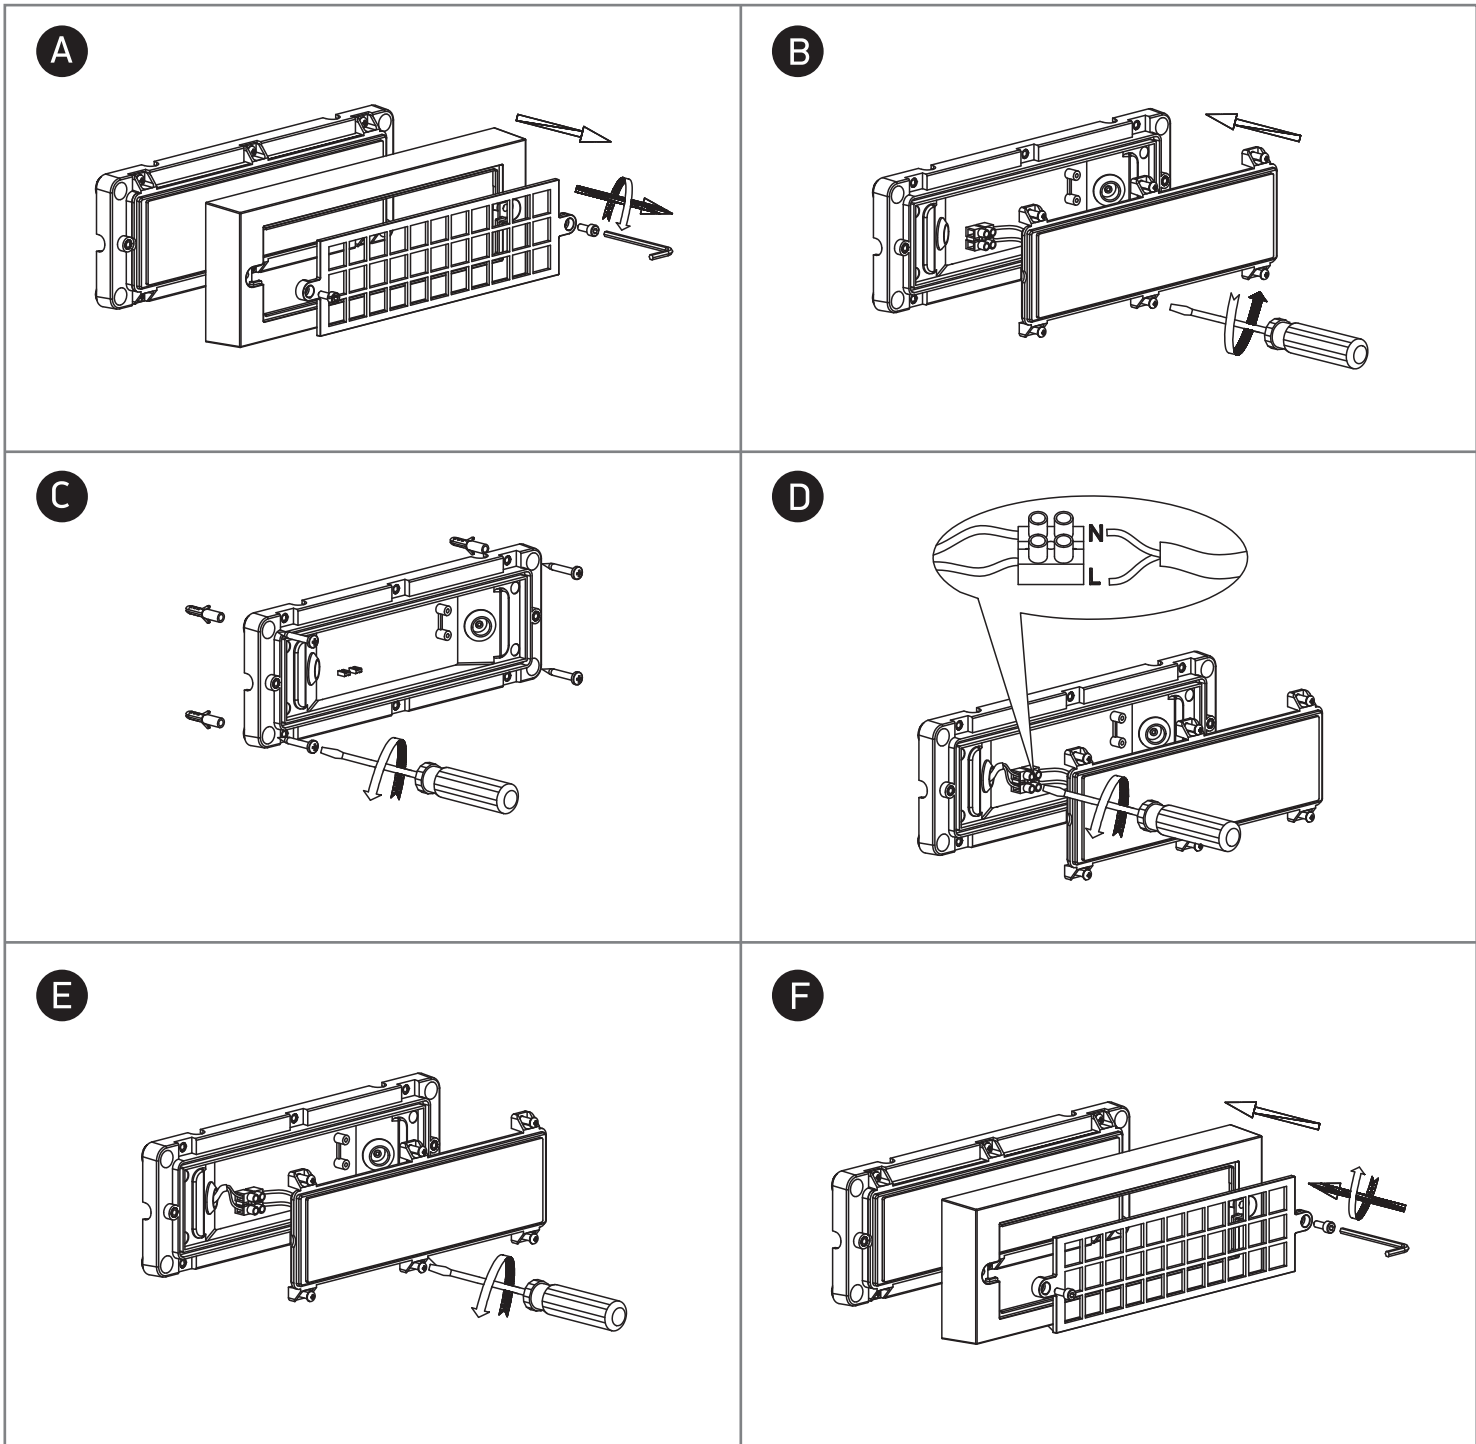

INSTALLATION MANUAL

67502C

ecolight

80
CRI

230V | SMD 2835 | 6W | IP65 | ABS + PC
AC LED.

one
LIGHT

Warnings:

1. Make sure that the product is installed properly before connecting to electricity.
2. Do not cover the fitting.
3. Maintenance and installation should only be carried out by a professional electrician.