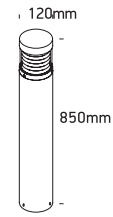

# INSTALLATION MANUAL

67034

ecolight

100-240V | 12W | IP54 | Die cast

Complete with LED driver