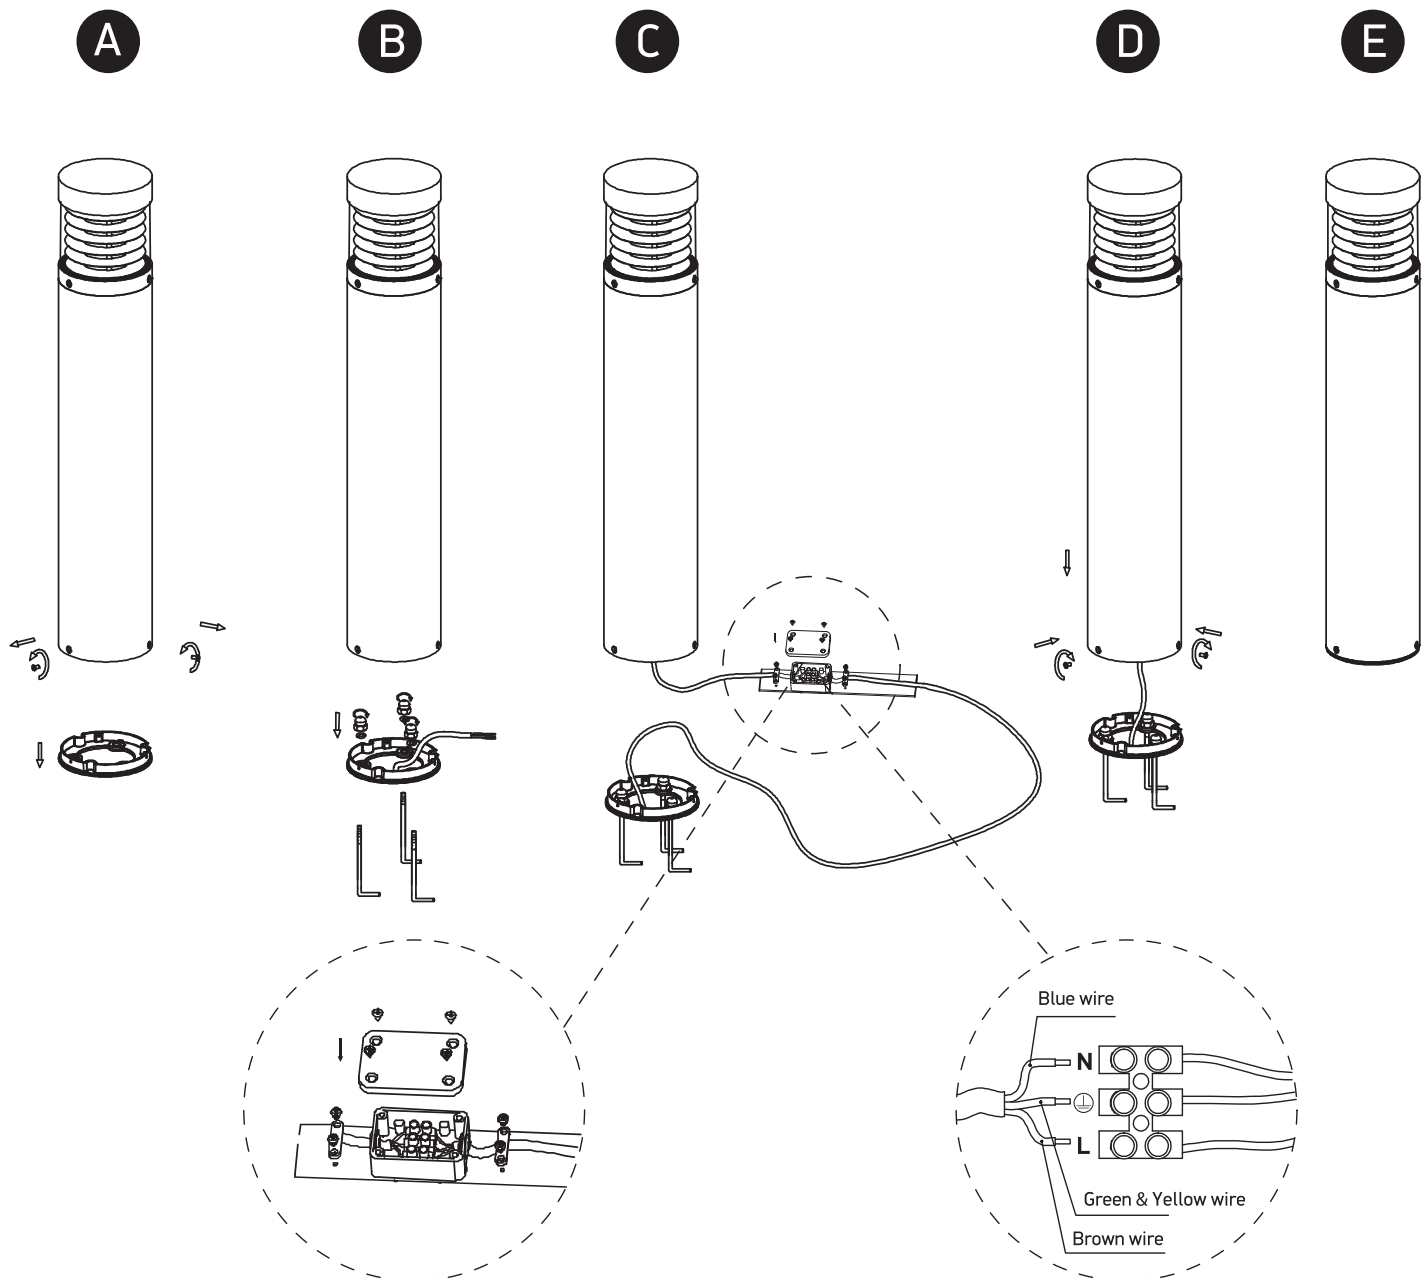

# INSTALLATION MANUAL

67034

ecolight

100-240V | 12W | IP54 | Die cast

Complete with LED driver

## Warnings:

1. Make sure that the product is installed properly before connecting to electricity.
2. Do not cover the fitting.
3. Maintenance and installation should only be carried out by a professional electrician.