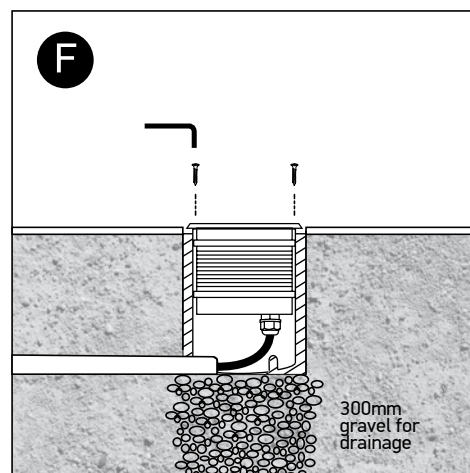

INSTALLATION MANUAL

69050

ecceinground

230V | AC LED | 20W | IP67 | Stainless steel 316
Removable honeycomb.

80
CRI

0800B
Order separately

Warnings:

1. Make sure that the product is installed properly before connecting to electricity.
2. Do not cover the fitting.
3. Maintenance and installation should only be carried out by a professional electrician.