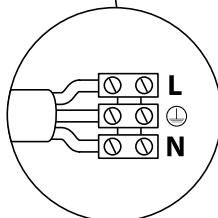

INSTALLATION MANUAL

69050

ecceinground

230V | AC LED | 20W | IP67 | Stainless steel 316
Removable honeycomb.

80
CRI

0800B
Order separately

Warnings:

1. Make sure that the product is installed properly before connecting to electricity.
2. Do not cover the fitting.
3. Maintenance and installation should only be carried out by a professional electrician.