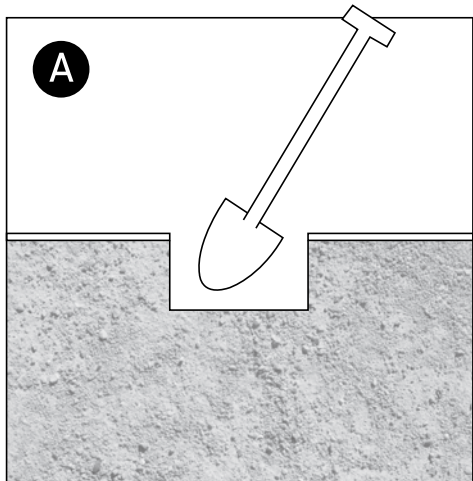

INSTALLATION MANUAL

69050

ecceinground

230V | AC LED | 20W | IP67 | Stainless steel 316
Removable honeycomb.

80
CRI

0800B
Order separately

Warnings:

1. Make sure that the product is installed properly before connecting to electricity.
2. Do not cover the fitting.
3. Maintenance and installation should only be carried out by a professional electrician.