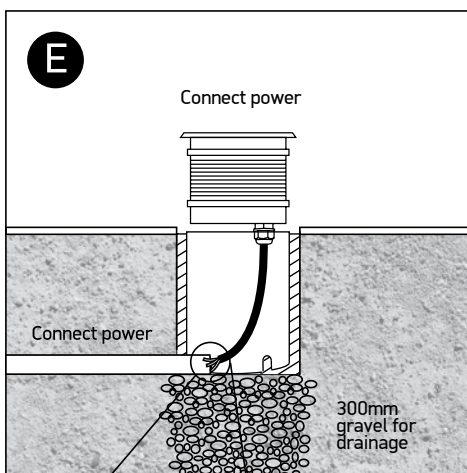

INSTALLATION MANUAL

69050

ecceinground

230V | AC LED | 20W | IP67 | Stainless steel 316
Removable honeycomb.

80
CRI

0800B
Order separately

Warnings:

1. Make sure that the product is installed properly before connecting to electricity.
2. Do not cover the fitting.
3. Maintenance and installation should only be carried out by a professional electrician.