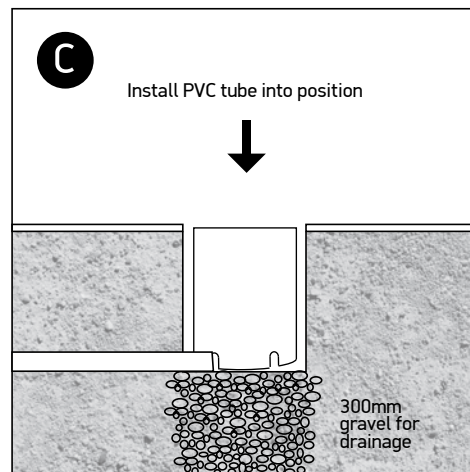

INSTALLATION MANUAL

69050

ecceinground

230V | AC LED | 20W | IP67 | Stainless steel 316
Removable honeycomb.

80
CRI

0800B
Order separately

Warnings:

1. Make sure that the product is installed properly before connecting to electricity.
2. Do not cover the fitting.
3. Maintenance and installation should only be carried out by a professional electrician.