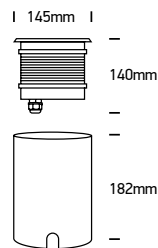

INSTALLATION MANUAL

69050

ecceinground

230V | AC LED | 20W | IP67 | Stainless steel 316
Removable honeycomb.

80
CRI

0800B
Order separately

Warnings:

1. Make sure that the product is installed properly before connecting to electricity.
2. Do not cover the fitting.
3. Maintenance and installation should only be carried out by a professional electrician.