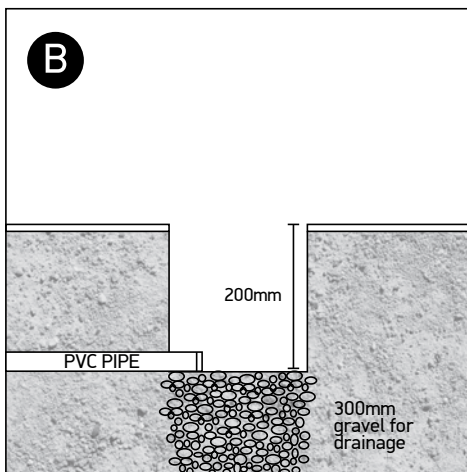

INSTALLATION MANUAL

69050

ecceinground

230V | AC LED | 20W | IP67 | Stainless steel 316
Removable honeycomb.

80
CRI

0800B
Order separately

Warnings:

1. Make sure that the product is installed properly before connecting to electricity.
2. Do not cover the fitting.
3. Maintenance and installation should only be carried out by a professional electrician.