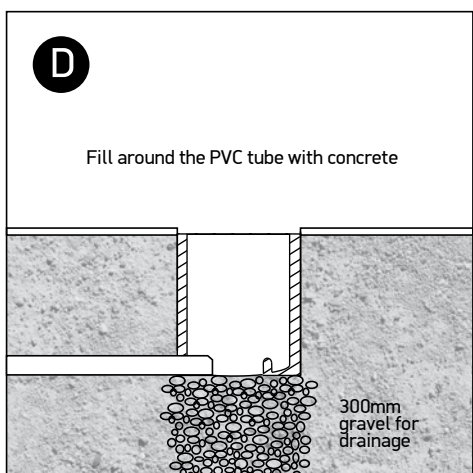

INSTALLATION MANUAL

69050

ecceinground

230V | AC LED | 20W | IP67 | Stainless steel 316
Removable honeycomb.

80
CRI

0800B
Order separately

Warnings:

1. Make sure that the product is installed properly before connecting to electricity.
2. Do not cover the fitting.
3. Maintenance and installation should only be carried out by a professional electrician.