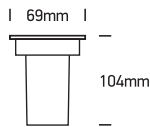

# INSTALLATION MANUAL

69012

**ecoinground**

100-240V | 3W | IP67 | Stainless steel 316

Complete with driver

**one**  
LIGHT