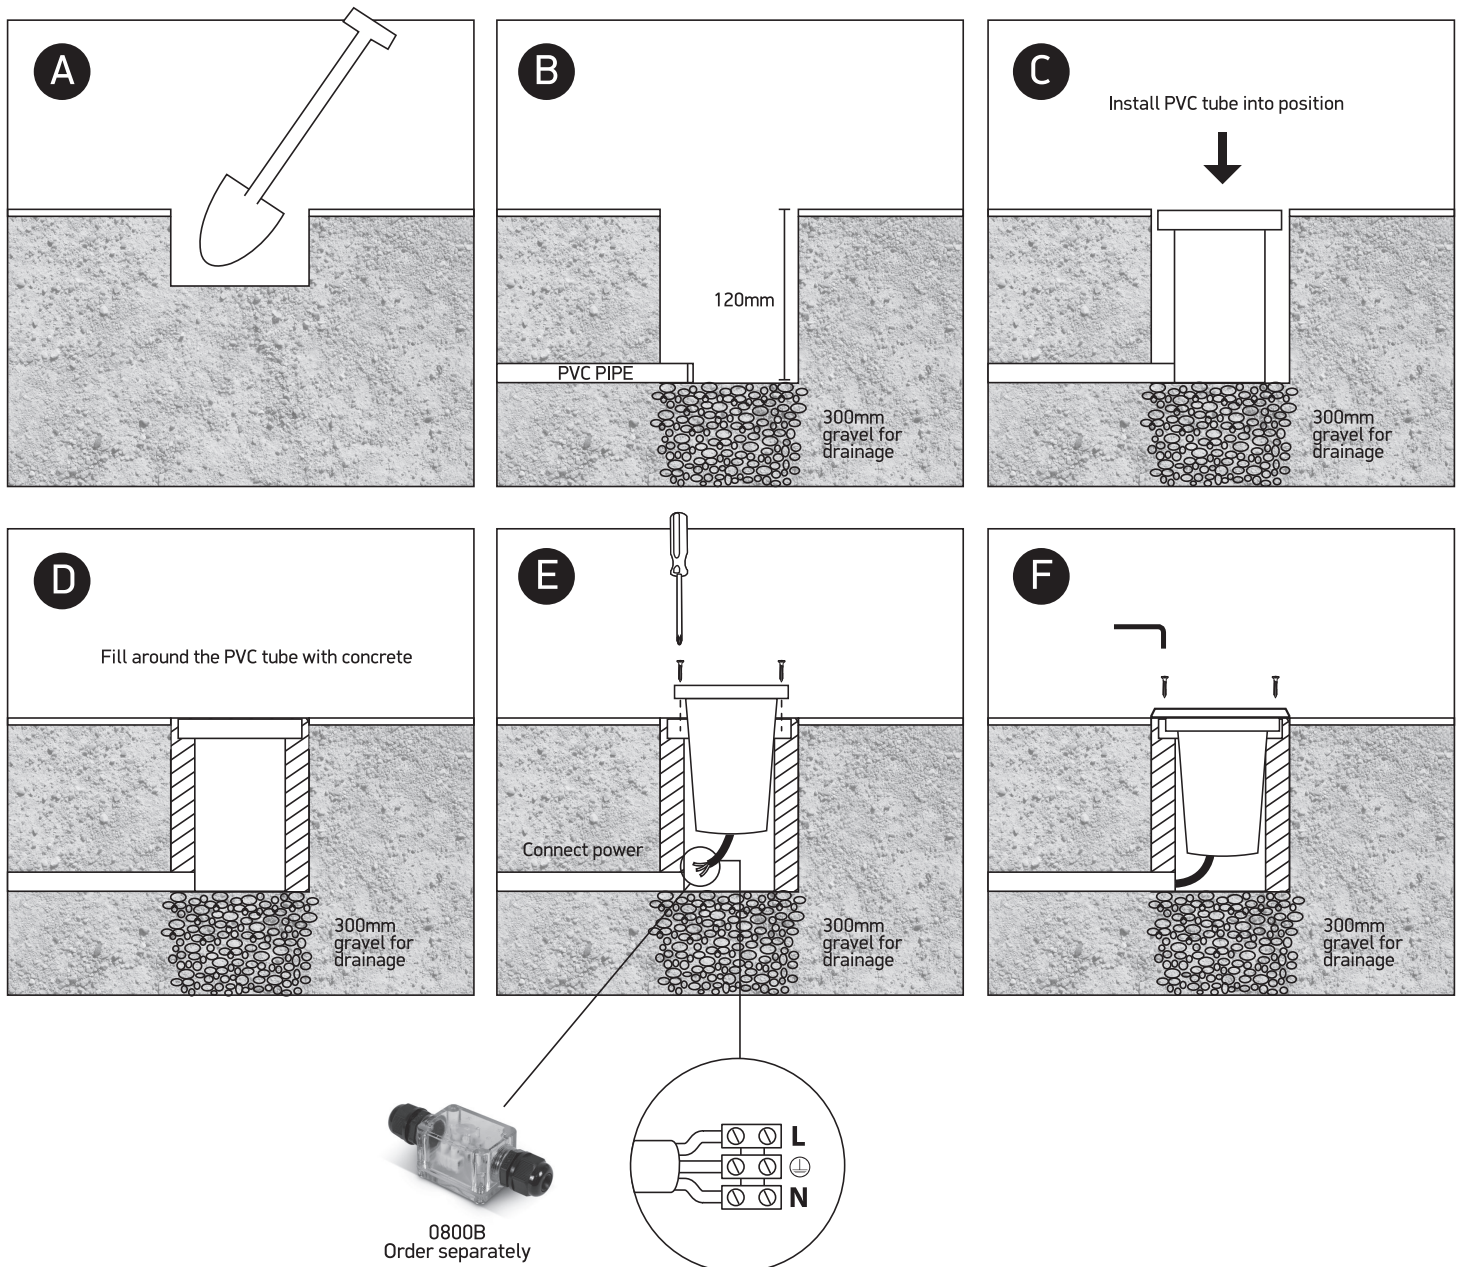

# INSTALLATION MANUAL

69012

**ecoinground**

100-240V | 3W | IP67 | Stainless steel 316

Complete with driver

**one**  
LIGHT

## Warnings:

1. Make sure that the product is installed properly before connecting to electricity.
2. Do not cover the fitting.
3. Maintenance and installation should only be carried out by a professional electrician.