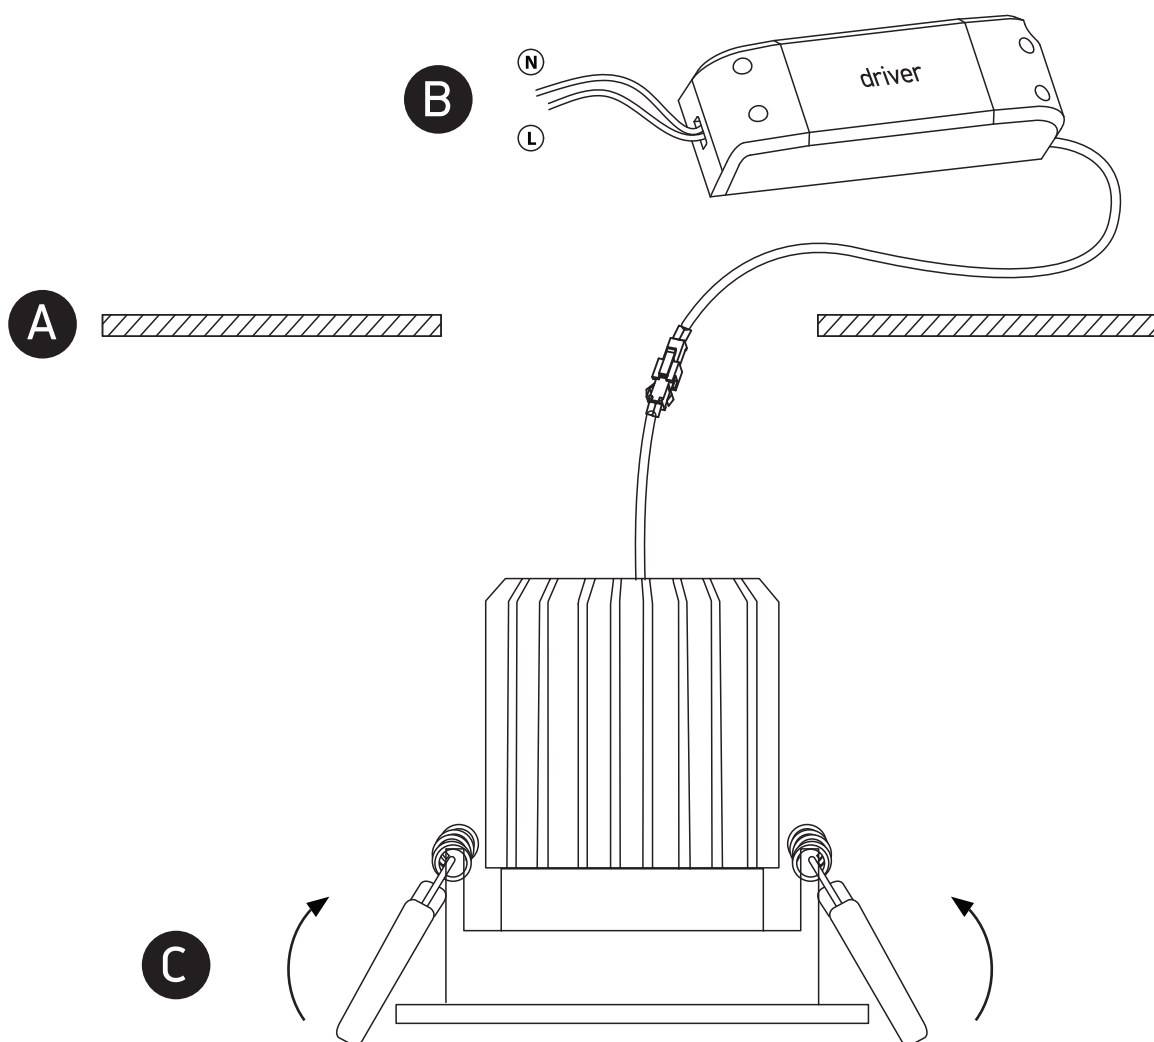

INSTALLATION MANUAL

11112P

ecolight

DARK LIGHT

700mA | COB LED | 12W | IP65 | Adjustable | Aluminium

Requires 700mA driver.

90 CRI

one
LIGHT