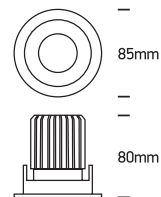

INSTALLATION MANUAL

11112P

ecolight

DARK LIGHT

700mA | COB LED | 12W | IP65 | Adjustable | Aluminium

Requires 700mA driver.

90 CRI

one
LIGHT