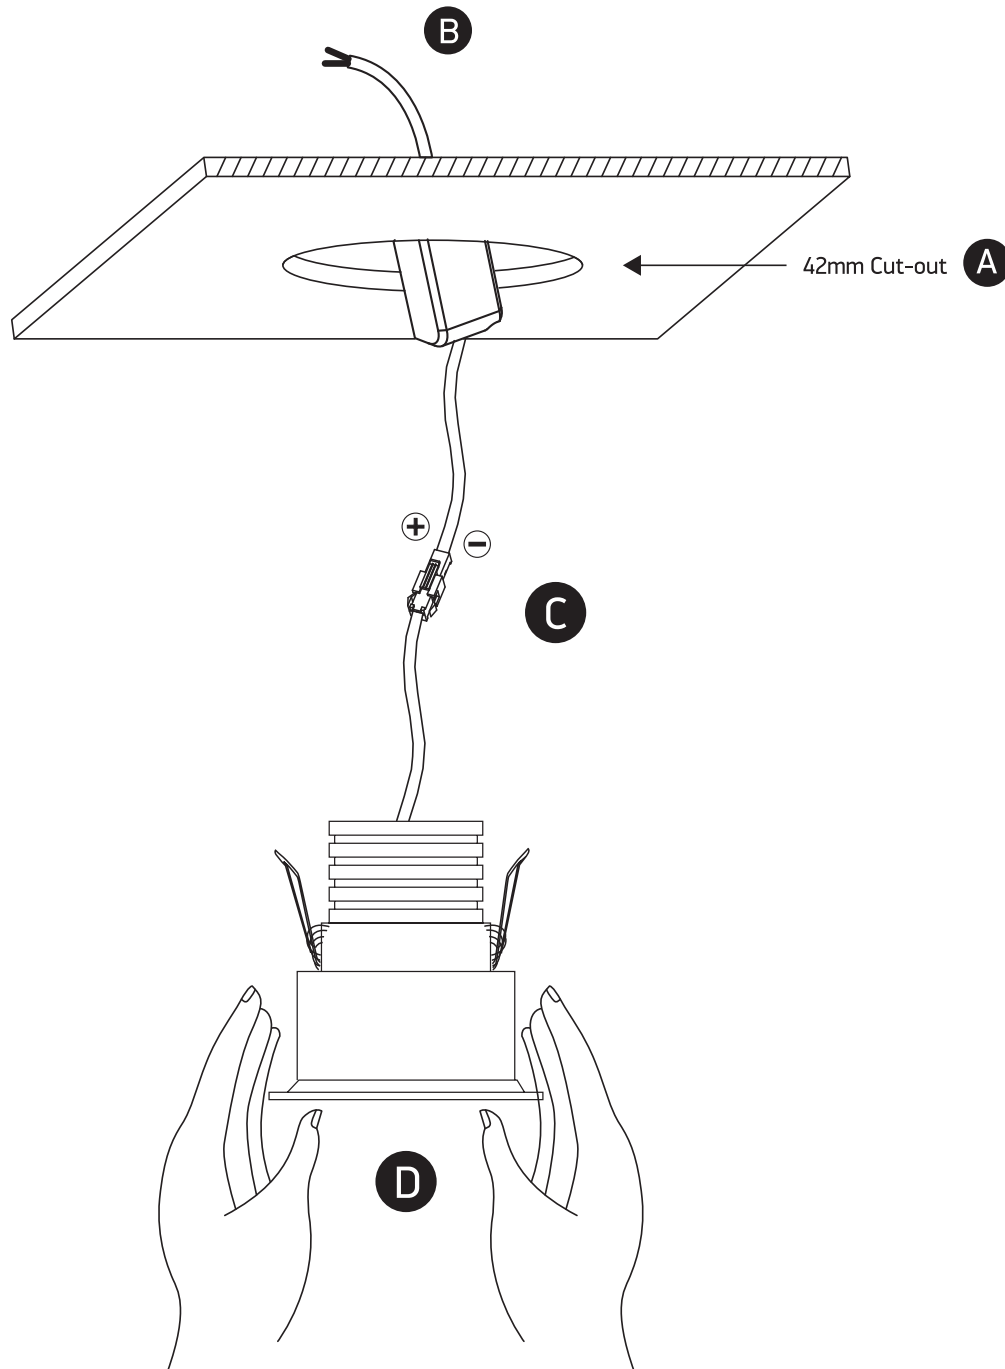

INSTALLATION MANUAL

11103K

ecolight

90
CRI

350mA | 3W | IP20 | Aluminium
Requires 350mA driver.

52mm

52mm

42mm

60mm

40cm

one
LIGHT

Warnings:

1. Make sure that the product is installed properly before connecting to electricity.
2. Do not cover the fitting.
3. Maintenance and installation should only be carried out by a professional electrician.