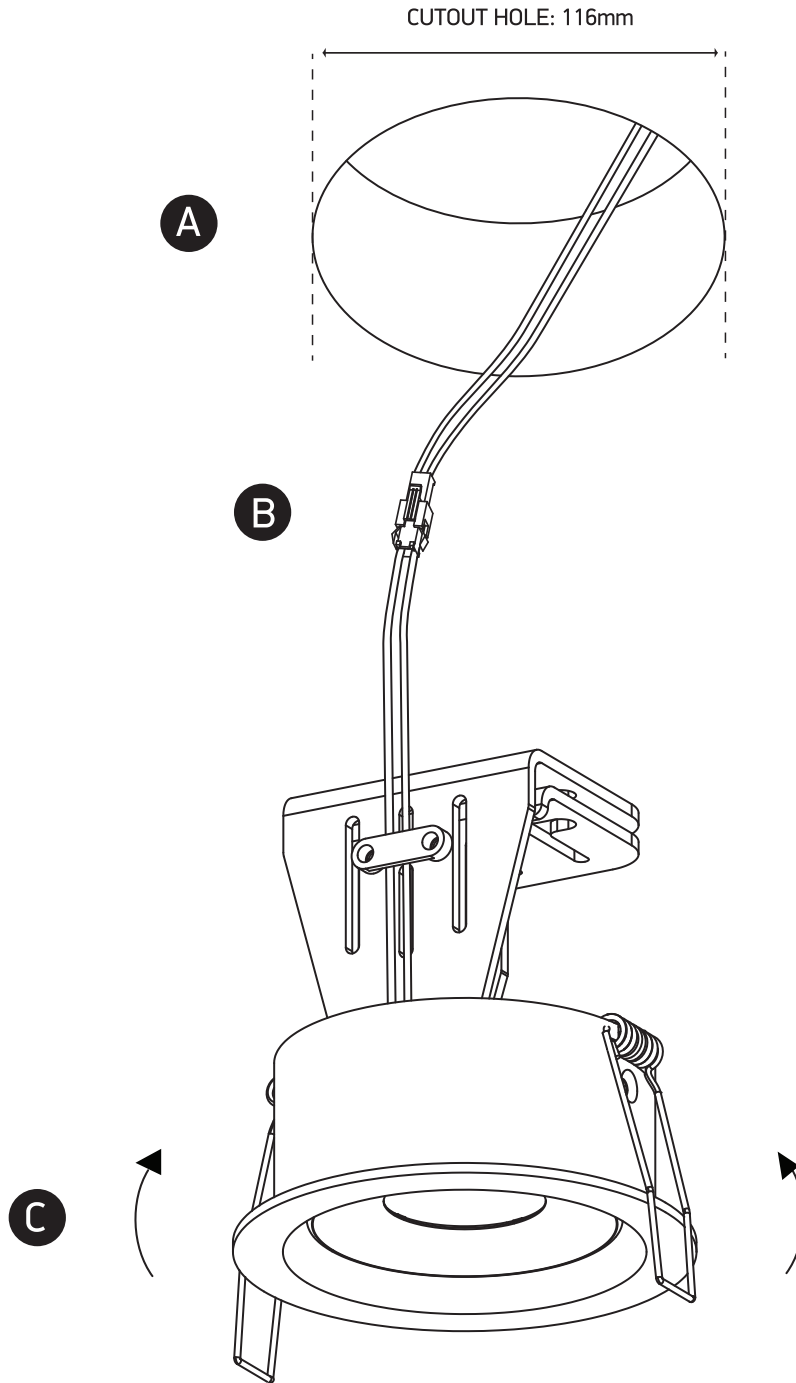

INSTALLATION MANUAL

11126F

ecolight

700mA | 26W | IP20 | Die cast | Adjustable
Requires 700mA driver.

92
CRI

one
LIGHT

Warnings:

1. Make sure that the product is installed properly before connecting to electricity.
2. Do not cover the fitting.
3. Maintenance and installation should only be carried out by a professional electrician.