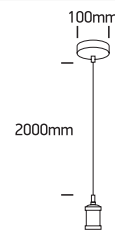

INSTALLATION MANUAL

63128

100-240V | E27 | 20W | IP20 | Aluminium

Suitable for shade or glass.

Warnings:

1. Fix the base on the ceiling.
2. Make sure that the product is installed properly before connecting to electricity.
3. Connect the AC power cable to the driver's cable as shown in the above diagram.
4. Do not cover the fitting.
5. Maintenance and installation should only be carried out by a professional electrician.