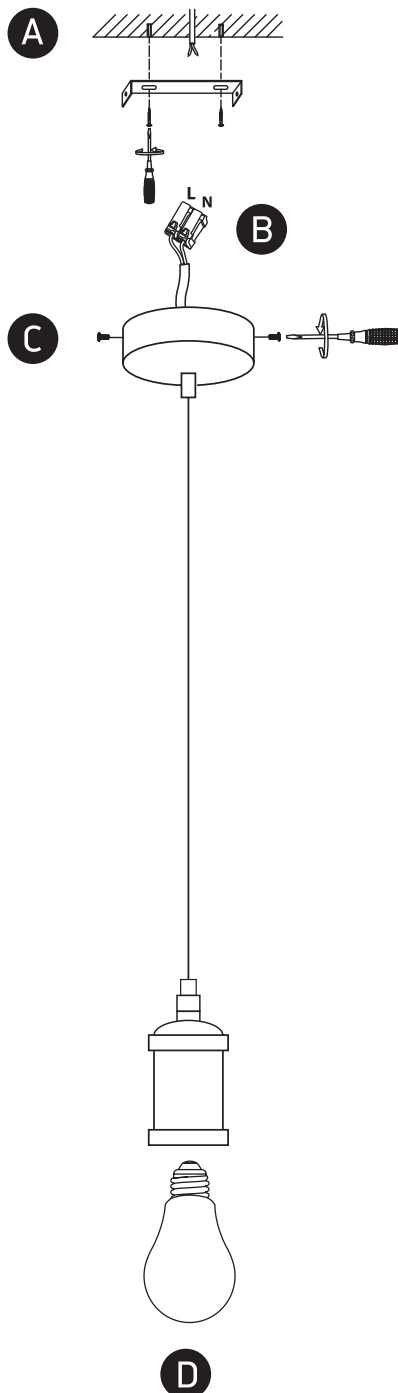

INSTALLATION MANUAL

63128

100-240V | E27 | 20W | IP20 | Aluminium

Suitable for shade or glass.

Warnings:

1. Fix the base on the ceiling.
2. Make sure that the product is installed properly before connecting to electricity.
3. Connect the AC power cable to the driver's cable as shown in the above diagram.
4. Do not cover the fitting.
5. Maintenance and installation should only be carried out by a professional electrician.