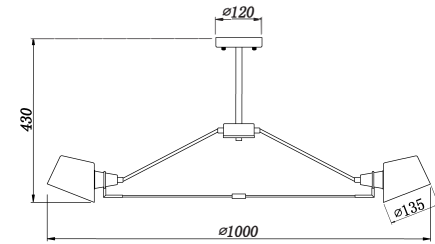

# Instruction

MOD134PL-06B

6 x E14 (40W)

Model: MOD134PL-06B  
Collection: Modern

Ceiling Lamps