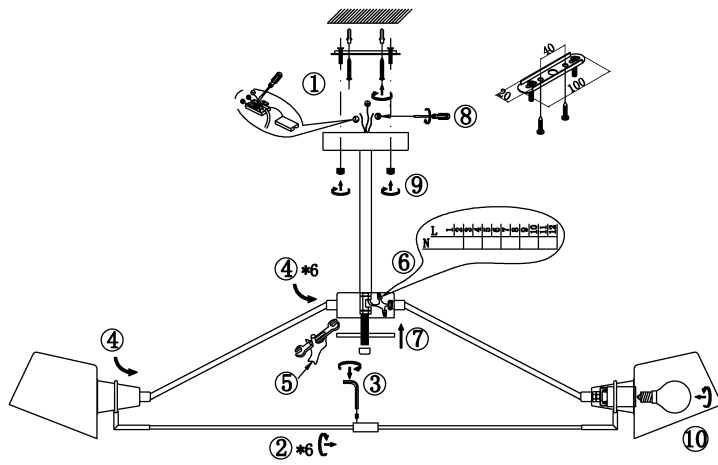

# Instruction

MOD134PL-06B

6 x E14 (40W)

Model: MOD134PL-06B  
Collection: Modern

Ceiling Lamps