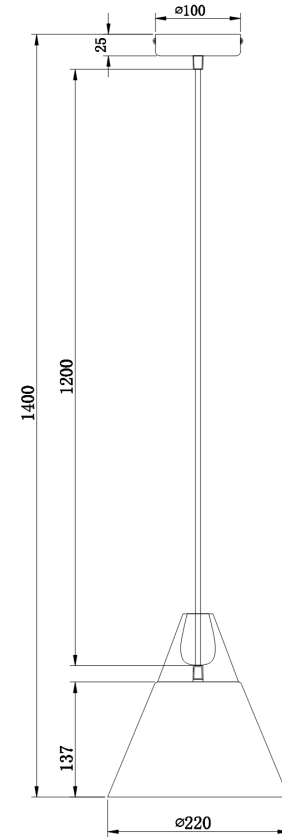

# Instruction

Collection: PENDANT  
Series: BICONES  
Model: P359-PL-220-C  
Ceiling

- Ceiling

1 x E27 (60W)

**MAYTONI**  
DECORATIVE LIGHTING

[www.maytoni.de](http://www.maytoni.de)