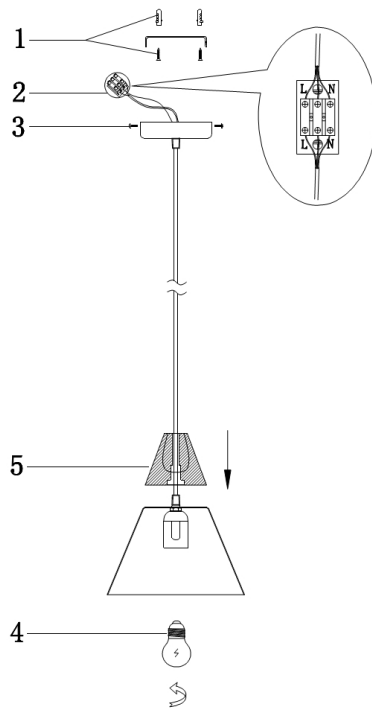

# Instruction

Collection: PENDANT  
Series: BICONES  
Model: P359-PL-220-C  
Ceiling

- Ceiling

1 x E27 (60W)

**MAYTONI**  
DECORATIVE LIGHTING

[www.maytoni.de](http://www.maytoni.de)