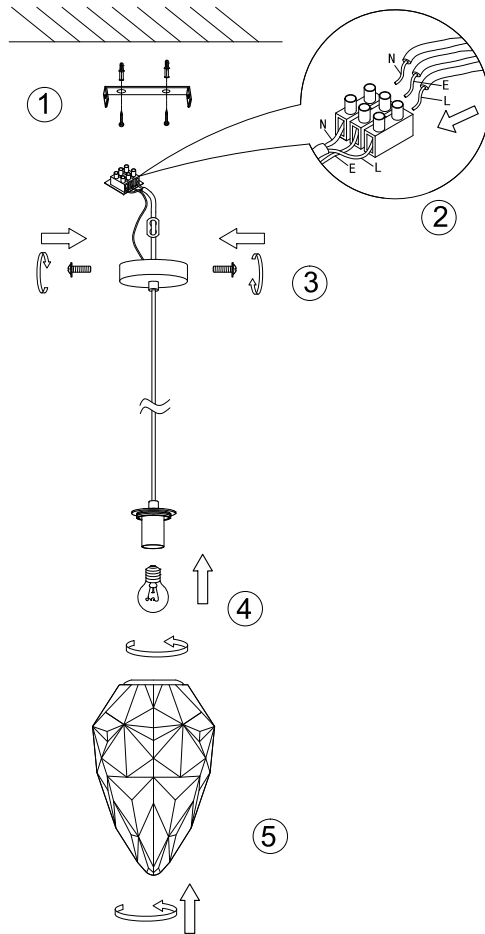

Instruction

P052PL-01PK

1 x E27 (40W)

Recommended to use with LED bulbs

Model: P052PL-01PK

Collection: Pendant

Series: Globo

Pendant Lamps