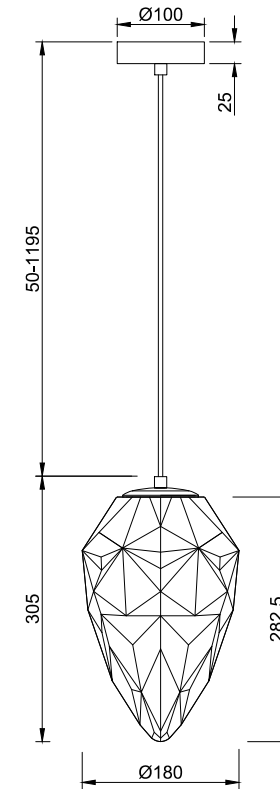

Instruction

P052PL-01PK

1 x E27 (40W)

Recommended to use with LED bulbs

Model: P052PL-01PK

Collection: Pendant

Series: Globo

Pendant Lamps