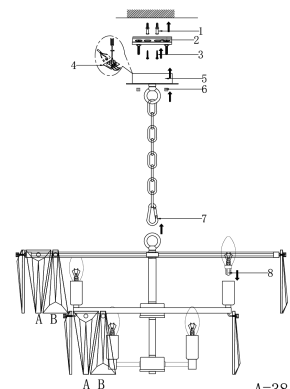

Pendant Lamp Puntos

Series: Puntos Article: MOD043PL-12CH

PROPERTIES

Lamp type: Pendant Lamp
 Min Height, mm: 570
 Max Height, mm: 800
 Bulbs: (40W)
 Diameter, mm: 680
 Ceiling bowl height, mm: 30
 Ceiling bowl diameter, mm: 100
 Ceiling mount type: Plank
 Chain length, mm: 400

ADDITIONAL

Base material: Metal
 2in1: No
 LED: No
 Bulbs incl.: No
 Barcode: 4251110029108
 IP: IP20
 Package volume, m3: 0.21375
 Net weight, kg: 14
 Warranty: 2

A=38
B=38