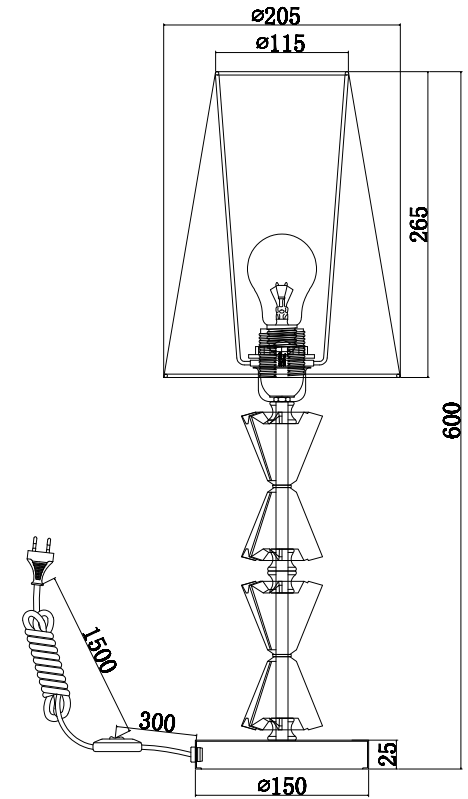

Instruction

MOD079TL-01CH

1 x E27 (40W)

Model: MOD079TL-01CH
Collection: Modern

Table Lamps