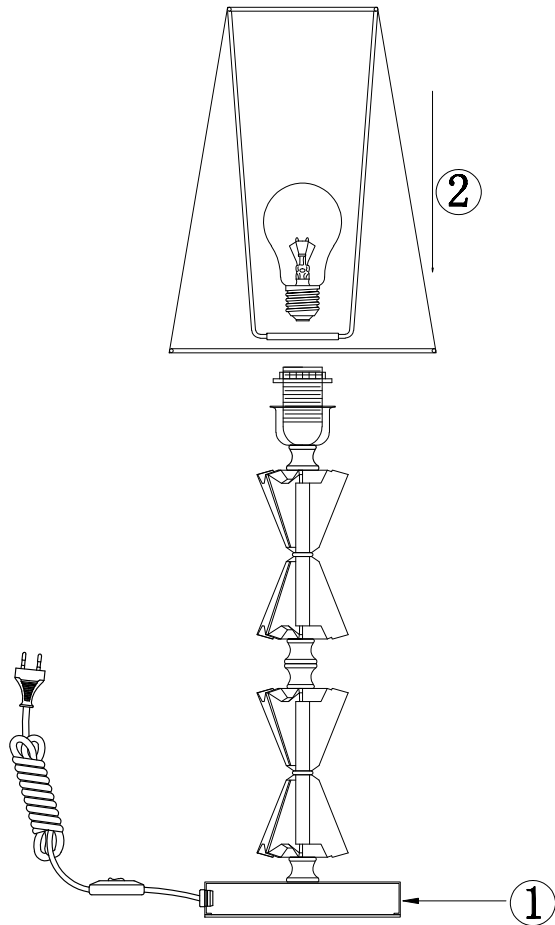

Instruction

MOD079TL-01CH

1 x E27 (40W)

Model: MOD079TL-01CH
Collection: Modern

Table Lamps