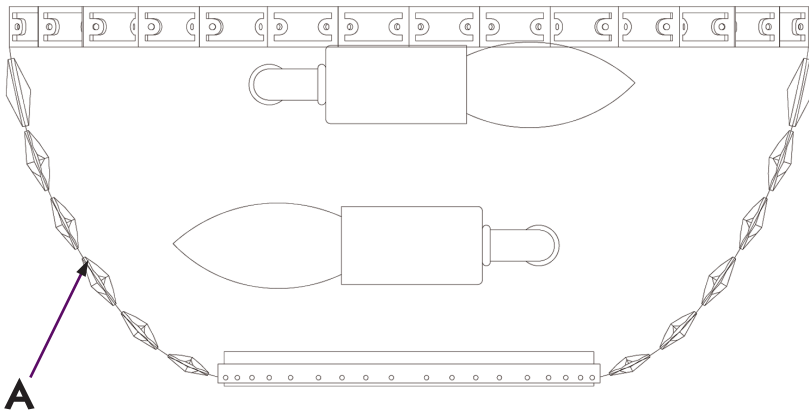

Instruction

Collection: Diamant crystal
Series: Basfor
Model: DIA100-WL-02-N
Wall

– Wall

2 x E14 (60w)

MAYTONI
DECORATIVE LIGHTING

www.maytoni.de