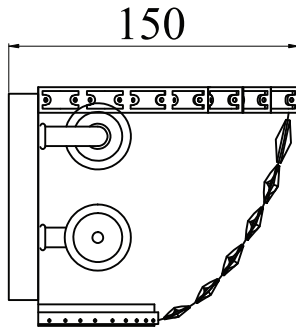

Instruction

Collection: Diamant crystal
Series: Basfor
Model: DIA100-WL-02-N
Wall

– Wall

2 x E14 (60w)

MAYTONI
DECORATIVE LIGHTING

www.maytoni.de