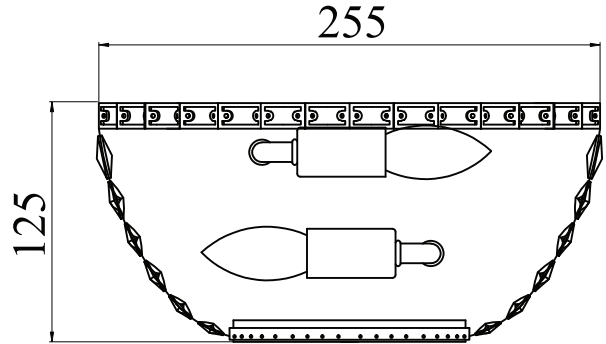

Instruction

Collection: Diamant crystal
Series: Basfor
Model: DIA100-WL-02-N
Wall

– Wall

2 x E14 (60w)

MAYTONI
DECORATIVE LIGHTING

www.maytoni.de