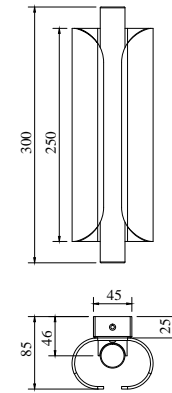

Instruction

MOD309WL-L4GR4K

MAX 4W
150 Lumen

Model: MOD309WL-L4GR4K

Collection: Modern

Wall Lamps