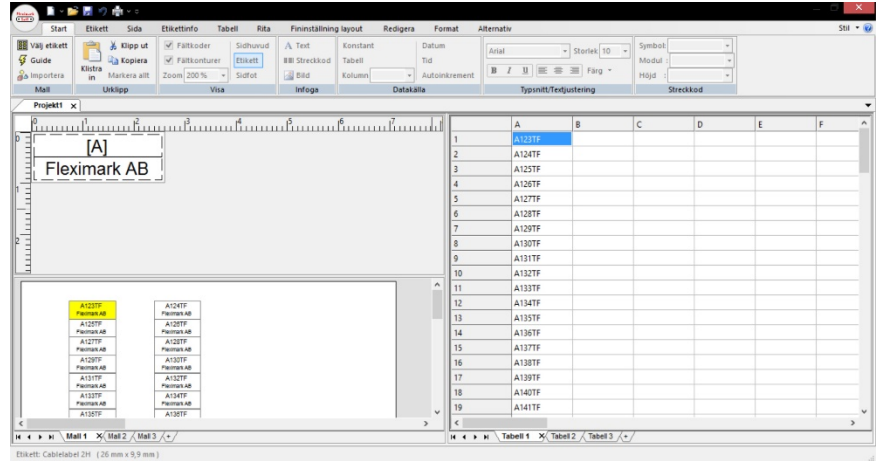

DATA SHEET	
Valid from: 07.12.2018	FLEXIMARK® Cablelabel LFL	

Related products

FLEXIMARK® Cablelabel LFL can be printed using FLEXIMARK® Software and an office laser printer. Select label in the label selector in the program, add to the table what to print, select printer and print.