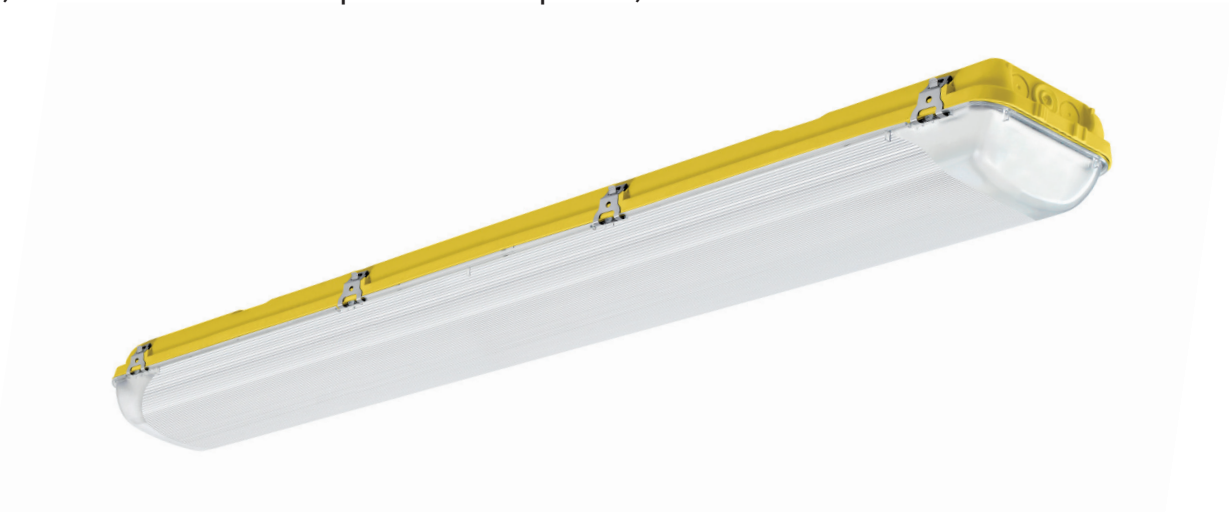

ACQUEX T8

Simply, safe and reliable for explosive atmospheres, for T8 tubes

Zone 2, 22

Benefits

- Outstanding impact resistance IK10.
- For T8 fluorescence tubes.
- Quick and easy mounting on ceiling, wall or suspended.

Characteristics

IP 66 IK 10 Frequency 50/60Hz Rated voltage 220-240V

Mechanical characteristics

Housing	Compressed fibreglass reinforced polyester (GRP) in yellow RAL 1003
Diffuser	Injected polycarbonate transparent diffuser with UV protection Prismatic design for an optimum light distribution
Closing clips	Stainless steel
Gasket	Polyurethane
Gear tray	White lacquered steel plate
Cable entry	Cable gland
Fixing clips	Stainless steel
Suspension triangles	Stainless steel

Electrical characteristics

Connection	3/5 push wire terminal block
------------	------------------------------

Ex II 3G Ex nA IIC T6 Gc
Ex II 3D Ex t IIC T85 Dc IP66

Functional characteristics

Guarantee	3 years
Fire protection	GRP: Flammability (UL94): HB Glow wire test (EN 60695-2-11): 650°C PC: Flammability (UL94): V2 Glow wire test (EN 60695-2-11): 850°C

Compliance

Photometrical characteristics

ACQUEX T8

Description

FAMILY	TUBE TYPE	ELECTRICAL VERSION	EMERGENCY KIT	DIFFUSER	CLOSING CLIPS
> ACQUEX 2	> 2-118: 1x18W > 2-136: 1x36W > 2-158: 1x58W > 218: 2x18W > 236: 2x36W > 258: 2x58W	> E: electronic (high frequency), non-dimmable ballast	> EB1: 1 hour > EB3: 3 hours	> PC: polycarbonate	> INOX: stainless steel