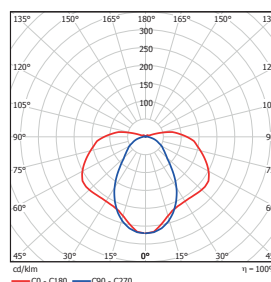

Photometrical characteristics